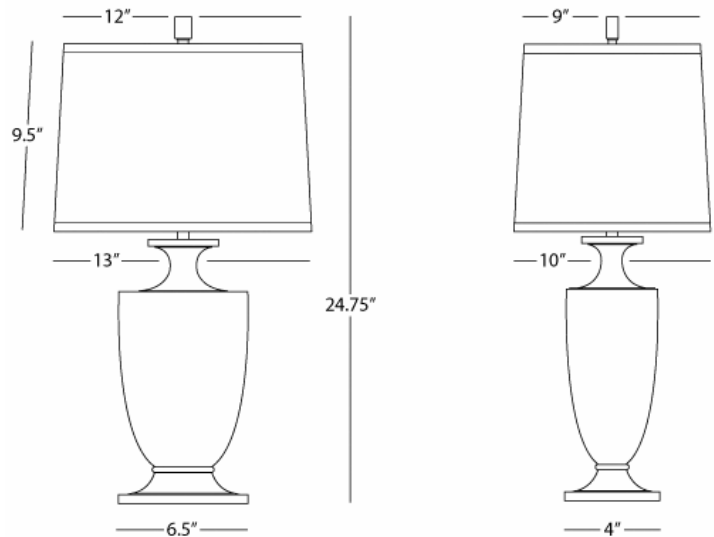

ARTEMIS

3324W

Artemis Table Lamp

1-150W Max.

Bulb Type: A

Switch: Full Range Dimmer

Clear Lead Crystal w/ Silver Plate Accents

Rectangular Off-White Dupioni Silk Shade

FINISH / SHADE OPTIONS:

3324 - Clear Lead Crystal

Cafe Dupioni Silk Shade

3324B - Clear Lead Crystal

Black Dupioni Silk Shade

3328 - Black Lead Crystal

Cafe Dupioni Silk Shade

3328B - Black Lead Crystal

Black Dupioni Silk Shade

3328W - Black Lead Crystal

Off-White Dupioni Silk Shade

** Available for Quick SHIP **