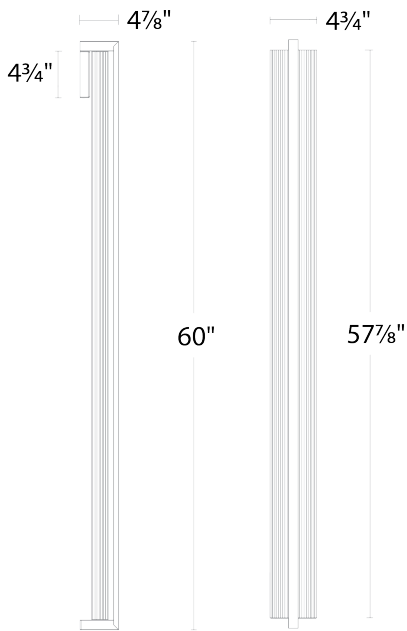

WS-W70560

Model & Size	Color Temp	Finish	LED Watts	LED Lumens	Delivered Lumens
WS-W70560 60"	3000K	BK Black	27W	1600	841

Example: **WS-W70560-BK**

For custom requests please contact customs@modernforms.com