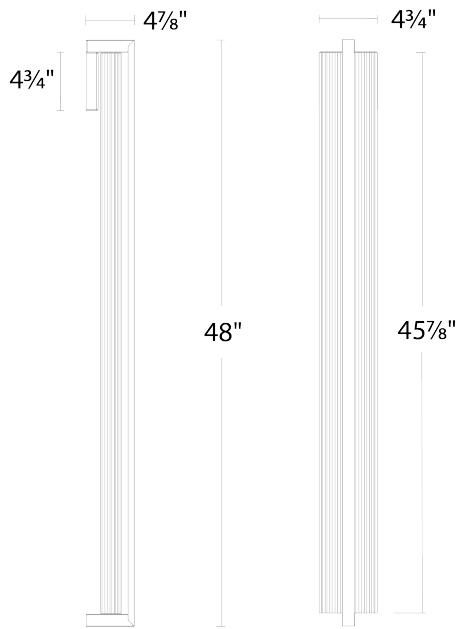

A striking study in contrasts, the Krimp outdoor wall sconce features an extruded metal frame with a ribbed front and a smooth back. 3000K LEDs illuminate the grooved surface from behind, highlighting its textured front arc while casting a wash of light up and down the wall. Krimp is offered in 36, 48 and 60-inch sizes and is finished in crisp black. "

WS-W70536

Model & Size	Color Temp	Finish	LED Watts	LED Lumens	Delivered Lumens
WS-W70536 36"	3000K	BK Black	13.8W	800	407

Example: **WS-W70536-BK**

For custom requests please contact customs@modernforms.com

WS-W70548

Model & Size	Color Temp	Finish	LED Watts	LED Lumens	Delivered Lumens
WS-W70548 48"	3000K	BK Black	19.1W	1200	618

Example: **WS-W70548-BK**

For custom requests please contact customs@modernforms.com