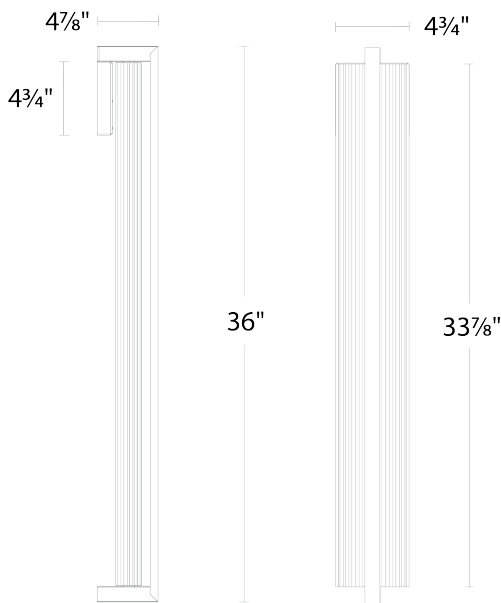

A striking study in contrasts, the Krimp outdoor wall sconce features an extruded metal frame with a ribbed front and a smooth back. 3000K LEDs illuminate the grooved surface from behind, highlighting its textured front arc while casting a wash of light up and down the wall. Krimp is offered in 36, 48 and 60-inch sizes and is finished in crisp black. "

FEATURES

- Driver concealed within the canopy
- Ambient and backlit illumination
- Ribbed curved shade is highlighted by a bar of light

SPECIFICATIONS

Rated Life	50000 Hours
Standards	ETL, cETL, Wet Location Listed, IP65, ADA
Input	120-277 VAC, 50/60Hz
Dimming	ELV: 100-5%, TRIAC: 100-5%
Mounting	Can be mounted on wall in all orientations
Color Temp	3000K
CRI	90
Construction	Extruded aluminum body with PC diffuser