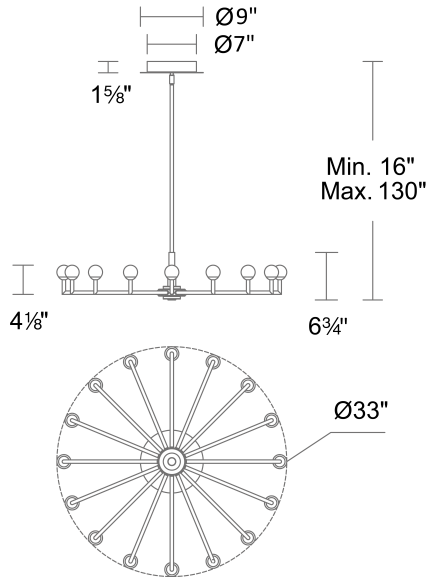

**FEATURES**

- Driver concealed within the canopy
- Premium natural Spanish alabaster stone features unique veining and color variation
- Spin on round canopy with minimal hardware
- Three 12" and one 6" down rods included (additional sold separately)
- Slope ceiling adaptable. Hang straight swivel.
- Field replaceable LED module

**SPECIFICATIONS**

Rated Life	50,000 Hours
Standards	ETL, cETL, Damp Location Listed
Input	120-277 VAC, 50/60Hz
Dimming	ELV, 0-10V, TRIAC
Color Temp	3000K
CRI	90
Construction	Die cast aluminum body with alabaster shade

PD606633

**REPLACEMENT PARTS**

- RPL-ROD-IN06-VB-01 - 6" Rod (VB finish)
- RPL-ROD-IN06-BK-01 - 6" Rod (BK finish)
- RPL-ROD-IN12-VB-01 - 12" Rod (VB finish)
- RPL-ROD-IN12-BK-01 - 12" Rod (BK finish)

Model & Size	Color Temp	Finish	LED Watts	LED Lumens	Delivered Lumens
PD606633 33"	3000K 3000K	BK Black VB Vintage Brass	40.7W 40.7W	3893 3893	1566 1566