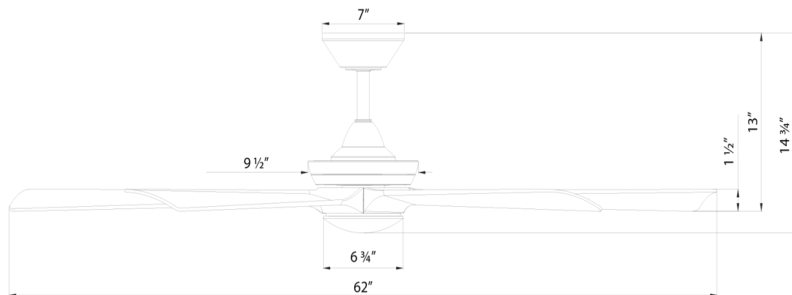

Crown

FR-D2602-62L

62" Ceiling Fan

MODERN FORMS SMART FANS

PRODUCT DESCRIPTION

Crown elevates luxury fan design with a sculptural alabaster diffuser and integrated, tunable LEDs that delivers both uplight and downlight in perfect symmetry. Light glows through hand-carved alabaster stone, casting a radiant halo above and a soothing glow below. The 62-inch fan delivers up to 7600 CFM with whisper-quiet DC efficiency. Smart-enabled and damp rated, Crown blends comfort, illumination, and art: making it ideal for grand interiors and outdoor lounges seeking elevated ambiance.

*This fan comes uni-pack - blade select options are not available

SPECIFICATIONS

Construction:	Steel, ABS
Blade:	13° Pitch, 62" sweep
Downrod:	3/4"W + 6"H included
Mounting Slope:	Up to 30°
Wire:	66" (with connectors)
Hanging Weight:	17 lbs
Total Power:	82W
Standards:	UL/cUL Damp Location listed, Title 24 JA8-2016 Compliant, Title 20, Energy Star rated
Motor Type:	108 x 20 sensorless DC motor