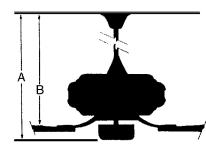

MEASUREMENTS

Blade Finish:	Reversible				
	Blades:				
	No				
Blade Material:	Slope:				
ABS	Yes				
Blade Sweep:	No. of Blades:	Blade Pitch:	Hanging Weight:		
44"	3	21	11.51		
Downrod 1:	Downrod 1	Downrod 2:	Downrod 2		
6	Outside Dia:		Outside Dia:		
	.75				
Ceiling to Lowest Point: (Dim A)	Ceiling to Blade (Dim B)	Lead Wire:	Motor Size:		
14.75	9.75	80"	153 X 15 MM		
RPM:	Low	Low/Med.	Medium	Med/High	High
Amps:	84				171
Watts:	0.22				0.44
CFM:	13.35				52.91
CFM/Watts:	1354.0				3278.0
	101.42				61.95

GLASS

Description:	Material:	
	PC LENS	
Part No.:	Quantity:	
	1	
Width:	Height:	Length:
5.75	1.25	

SHIPPING

Carton Width:	Carton Height:	Carton Length:	
8.63	9.5	23.38	
Carton Weight:	Carton Cubic Feet:	Small Package Shippable:	
14.59	1.109	Yes	
Master Pack Width:	Master Pack Height:	Master Pack Length:	
Master Pack Weight:	Master Cubic Feet:	Multi-Pack:	Master Pack:
		1	1