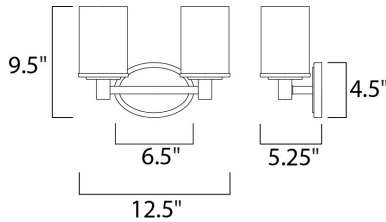

**MEASUREMENTS**

DIMENSION : 12.5" W x 9.5" H x 5.25" Ext  
 BACK PLATE : 6.5" W x 4.5" H x 7" HCO  
 HANGING WEIGHT : 2.82 lb

**LAMPING**

INPUT VOLTAGE : 120V  
 BULB : 2 x 60W Incandescent E26 Medium , 120W Total  
 BULB INCLUDED : (Not Included)  
 DIMMABLE : Yes