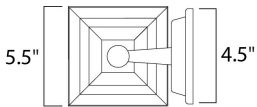

PRODUCT DESCRIPTION