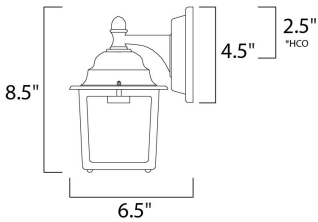

PRODUCT DESCRIPTION

MEASUREMENTS

DIMENSION : 5.5" W x 8.5" H x 6.5" Ext
BACK PLATE : 4.5" W x 4.5" H x 2.5" HCO
HANGING WEIGHT : 1.87 lb

LAMPING

INPUT VOLTAGE : 120V
LUMENS : 455 Rated
BULB : 1 x 9W (INCLUDED), 9W Total
CRI : 90+ CRI
COLOR_TEMP : 3000K

FINISHES OPTION

Rust Patina RP

GLASS

Frosted FT

MATERIAL

Die Cast Aluminum

RATINGS

cETL US
Wet Location
CA Title 24

ADDITIONAL

INSTALL UP/DOWN:
RATED LIFE 25000 Hours
OPERATING TEMPERATURE:
-20°C (-4°F), 40°C (104°F)

Always consult a qualified electrician before installing any lighting product.

WESTERN DISTRIBUTION CENTER (HEADQUARTER)
253 NORTH VINELAND AVE | CITY OF INDUSTRY, CA 91746

EASTERN DISTRIBUTION CENTER
4200 SHIRLEY DR. | ATLANTA, GA 30336

P. 626.956.4200 | F. 626.956.4225 | maximlighting.com