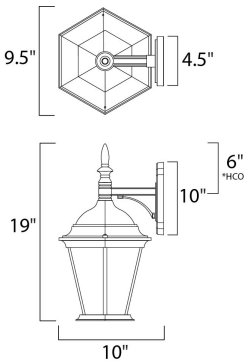

PRODUCT DESCRIPTION

MEASUREMENTS

DIMENSION : 9.5" W x 19." H x 10." Ext
BACK PLATE : 4.5" W x 10." H x 6." HCO
HANGING WEIGHT : 3.85 lb

LAMPING

INPUT VOLTAGE : 120V
LUMENS : 455 Rated
BULB : 1 x 9W (INCLUDED), 9W Total
CRI : 90+ CRI
COLOR_TEMP : 3000K

FINISHES OPTION

Rust Patina RP

GLASS

Frosted FT

MATERIAL

Die Cast Aluminum

RATINGS

Wet Location
CA Title 24

ADDITIONAL

INSTALL UP/DOWN:
RATED LIFE 25000 Hours
OPERATING TEMPERATURE:
-20°C (-4°F), 40°C (104°F)

Always consult a qualified electrician before installing any lighting product.