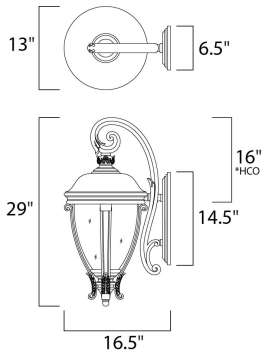

PRODUCT DESCRIPTION

Maxim Lighting's Camden VX Collection is made with Vivex, a material twice the strength of resin, is non-corrosive, UV resistant and backed with a 5-Year Limited Warranty. Camden VX is available in our Black or Golden Bronze finish and our Water Glass.

FINISHES OPTION

- Black
- Golden Bronze

GLASS

Water Glass WG

MATERIAL

Vivex Resin Composite, Glass

RATINGS

cETLus
Wet Location

ADDITIONAL

OPERATING TEMPERATURE:
-20°C (-4°F), 40°C (104°F)

MEASUREMENTS

DIMENSION : 13" W x 29" H x 16.5" Ext
BACK PLATE : 6.5" W x 14.5" H x 16" HCO
HANGING WEIGHT : 13.2 lb

LAMPING

INPUT VOLTAGE : 120V
BULB : 3 x 40W Incandescent E12 Candelabra , 120W Total
BULB INCLUDED : (Not Included)
DIMMABLE : Yes

Always consult a qualified electrician before installing any lighting product.

WESTERN DISTRIBUTION CENTER (HEADQUARTER)
253 NORTH VINELAND AVE | CITY OF INDUSTRY, CA 91746
EASTERN DISTRIBUTION CENTER
4200 SHIRLEY DR. | ATLANTA, GA 30336
P. 626.956.4200 | F. 626.956.4225 | maximlighting.com