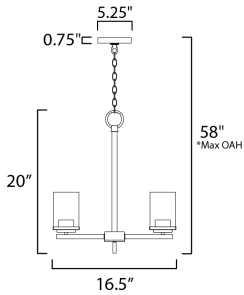

*max overall height

MEASUREMENTS

DIMENSION : 16.5" L x 16.5" W x 20" H
 MAX OAH : 58" OAH
 CANOPY : 5.25" W x 0.75" H x 5.25" L
 HANGING WEIGHT : 6.24 lb

LAMPING

INPUT VOLTAGE : 120V
 BULB : 3 x 60W Incandescent E26 Medium , 80W Total
 BULB INCLUDED : (Not Included)