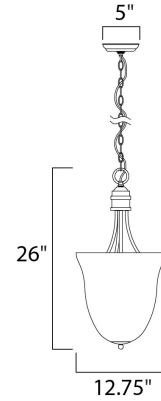

Lighting Your Life Since 1970

Product Specifications - 10048FTSN

Job Name:	Job Type:
Quantity:	Comments:

**10048FTSN**  
Logan 3-Light Pendant

**Finish**  
Satin Nickel

**Glass/Shade**  
Frosted

**Product Category**  
Entry Foyer Pendant

**Measurements**

Width	12.75"
Height	26.00"
Length	12.75"
Extension	N/A
Back Plate Width	N/A
Back Plate Height	N/A
HCO	N/A
Min Overall Height	0.00"
Max Overall Height	N/A
Hanging Weight	6.80 lbs
Height Adjustable	N/A
Slope	N/A
Chain Length	N/A
Wire Length	N/A
Canopy Width	N/A
Canopy Height	N/A
Canopy Length	N/A

**Shipping**

Carton Weight	8.60 lbs
Carton Width	15"
Carton Height	20"
Carton Length	15"
Carton Cubic Feet	2.46
Master Pack	1
Master Pack Weight	N/A
Master Pack Width	N/A
Master Pack Height	N/A
Master Pack Length	N/A
Master Cubic Feet	N/A
UPS Shippable	Yes