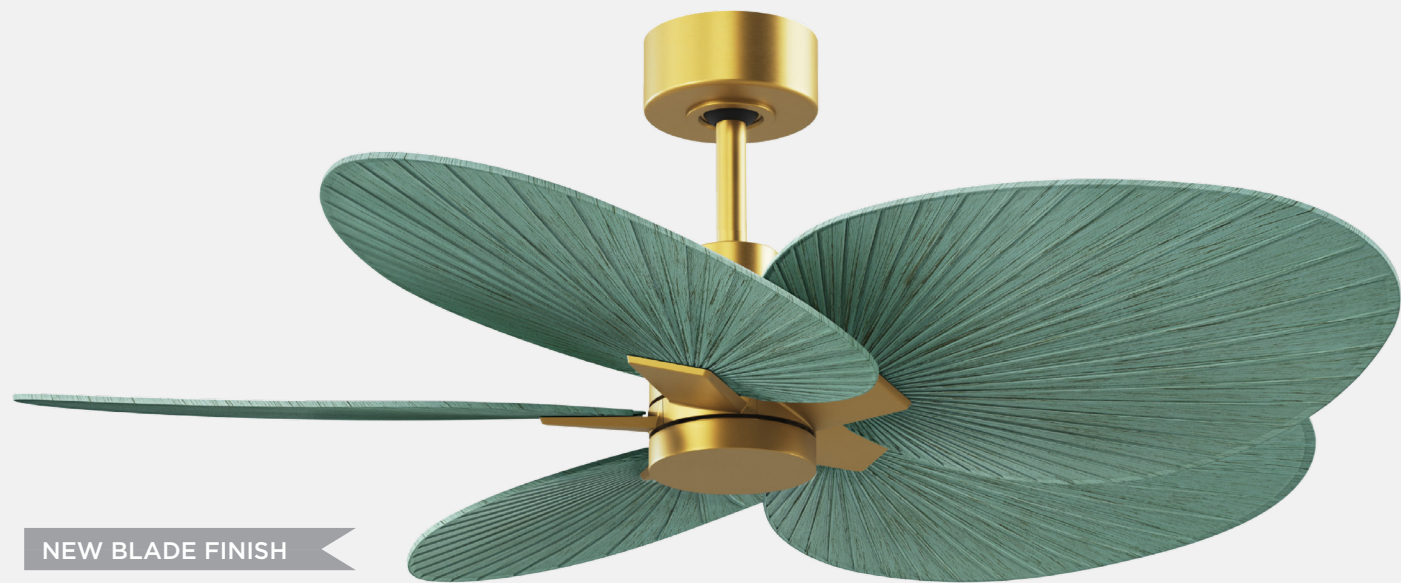

# Alessandra Tropical

## Tropical Form with Maximum Efficiency

Escape to a tropical breeze with the Alessandra Tropical, where effortless elegance meets powerful performance. Designed to enhance any space, its sleek 48" form brings a touch of paradise indoors or out. With endless customization options and a color-changing light kit, this fan transforms with your style. Crafted for durability and backed by a lifetime warranty, the Alessandra Tropical isn't just a fan—it's a statement of comfort, beauty, and timeless sophistication.

Shown: NEW BLADE FINISH

AKTPLK-TB-PL Textured Bronze Finish, with Palm Leaf Blades

NEW BLADE FINISH

Shown: New Blade Finish

**AKTP-BRBR-PL** Brushed Brass Finish, with Palm Leaf Blades

PRODUCT FEATURES

- 5CCT Color Changing Light Kit
- DC Motor
- Silent Motor
- Handheld Remote
- Optional 60° Slant Mount
- Dimmable Light Kit
- Wet Location
- 30° Slant Ceiling Canopy
- Accessory Wall Control See page. 132