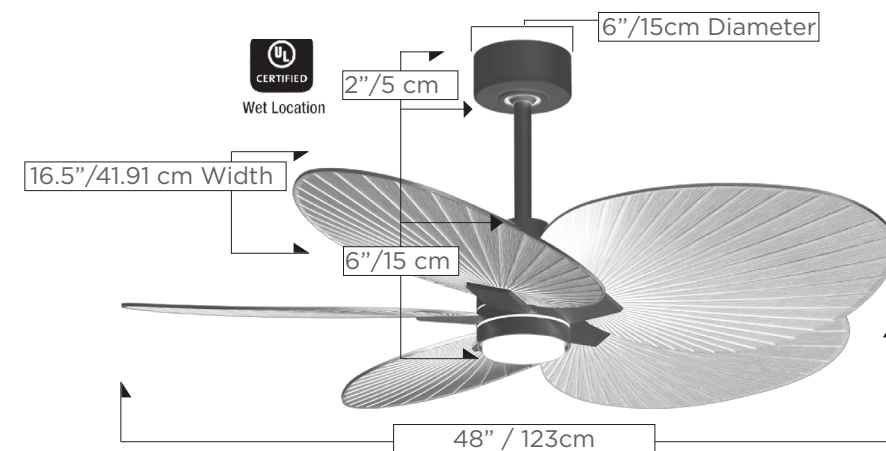

FAN FEATURES

**Blades (5)**  
 - 16° Pitch  
 - 48" Blade Length  
 - ABS Blades  
**Overall Drop** 8in / 20cm + downrod length  
**Fan Weight** 18 lbs  
**Downrod Lengths**  
 inches: 5, 10, 18, 24, 36, 48, 60, 72  
 centimeters: 13, 25, 46, 61, 92, 122, 153, 183  
*Field cuttable, Non-threaded*  
**Downrod Diameter** 1 inch  
**Fan Diameter** 48in / 121.92cm  
**Voltage** 110 or 220

LIGHT KIT PHOTOMETRICS

**Lamping (Replaceable)**  
 Integrated LED  
**CRI 90 | Watts 22 | Hours 30,000**  
**Dimmable**  
**Light Kit Longevity** if used  
 6 Hours/Day: 13.7 Years

STANDARD EQUIPMENT

**Downrod** 5in & 10in  
 12.7cm & 25cm  
**Slant Ceiling Canopy** 30°  
  
**Handheld Remote**  
 - 6 Speed  
 - Motor Off  
 - Reverse  
 - Light on/off  
 - 5 Temperature Color Changes  
 - Dimmable Control

\*For more information see accessory page. 132

TECHNICAL SPECIFICATIONS

SKU BUILDER

**NO LIGHT KIT**  
**AKTP-XXXX-XXX**  
 (Model+Finish+Blade)  
**LIGHT KIT**  
**AKTPLK-XXXX-XXX**  
 (Model+Finish+Blade)