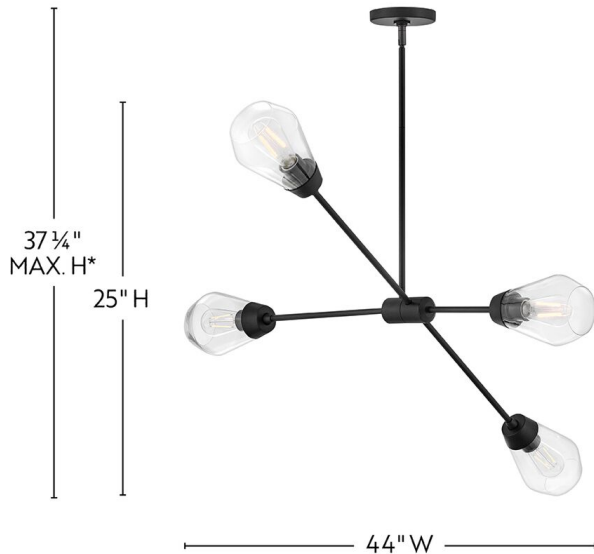

LIVIE

83584BK

MEDIUM CONVERTIBLE MOBILE SINGLE TIER

A geometric gem, Livie cleverly mixes sleek lines with an angular shape for a contemporary cool look that makes itself at home anywhere. Clear glass unites with spun metal elements and articulating arms to give Livie a modern, mobile chandelier look.

DETAILS	
FINISH:	Black
MATERIAL:	Steel
GLASS:	Clear
SLOPE DEGREE:	90
DIMMABLE:	YES - WITH DIMMABLE LAMP (NOT INCLUDED)

DIMENSIONS	
WIDTH:	44"
HEIGHT:	5.3"
WEIGHT:	8.4lb

LIGHT SOURCE	
LIGHT SOURCE:	Socketed
WATTAGE:	4-10w Med. LED, 60w Equiv.
VOLTAGE:	120v

MOUNTING	
CANOPY:	5" Dia.
LEAD WIRE:	1 X 72"
MAX HEIGHT:	37.3

SHIPPING	
CARTON LENGTH:	29.5
CARTON WIDTH:	29.3
CARTON HEIGHT:	9.8
CARTON WEIGHT:	13.5

PRODUCT DETAILS:

- Suitable for use in dry (indoor) locations as defined by NEC and CEC. Meets United States UL Underwriters Laboratories & CSA Canadian Standards Association Product Safety Standards.
- Please refer to Lark's Warranty for complete product warranty details. Some warranty limitations may apply.
- This item may be hung on a sloped ceiling
- Confidently create a modern moment with this dynamic design statement
- Articulating arms for a mobile chandelier look.
- Convertible fixture can be hung as a pendant or semi-flush mount
- Shown with vintage filament bulbs, not included.