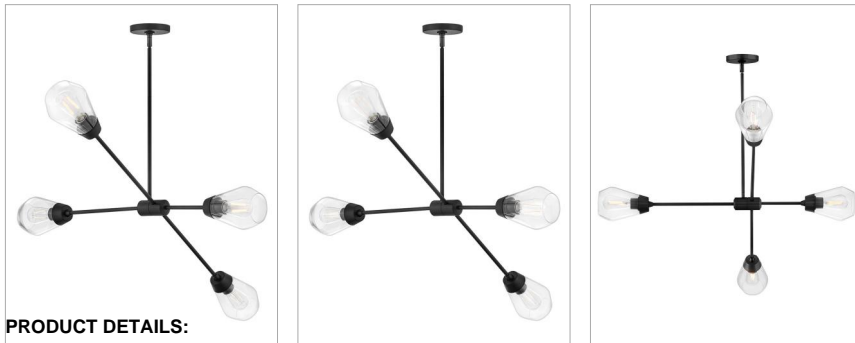

LIVIE

83584BK

MEDIUM CONVERTIBLE MOBILE SINGLE TIER

A geometric gem, Livie cleverly mixes sleek lines with an angular shape for a contemporary cool look that makes itself at home anywhere. Clear glass unites with spun metal elements and articulating arms to give Livie a modern, mobile chandelier look.

DETAILS	
FINISH:	Black
MATERIAL:	Steel
GLASS:	Clear
SLOPE DEGREE:	90
DIMMABLE:	YES - WITH DIMMABLE LAMP (NOT INCLUDED)

DIMENSIONS	
WIDTH:	44"
HEIGHT:	5.3"
WEIGHT:	8.4lb

LIGHT SOURCE	
LIGHT SOURCE:	Socketed
WATTAGE:	4-10w Med. LED, 60w Equiv.
VOLTAGE:	120v

MOUNTING	
CANOPY:	5" Dia.
LEAD WIRE:	1 X 72"
MAX HEIGHT:	37.3

SHIPPING	
CARTON LENGTH:	29.5
CARTON WIDTH:	29.3
CARTON HEIGHT:	9.8
CARTON WEIGHT:	13.5

PRODUCT DETAILS:

- Suitable for use in dry (indoor) locations as defined by NEC and CEC. Meets United States UL Underwriters Laboratories & CSA Canadian Standards Association Product Safety Standards.
- Please refer to Lark's Warranty for complete product warranty details. Some warranty limitations may apply.
- This item may be hung on a sloped ceiling
- Confidently create a modern moment with this dynamic design statement
- Articulating arms for a mobile chandelier look.
- Convertible fixture can be hung as a pendant or semi-flush mount
- Shown with vintage filament bulbs, not included.