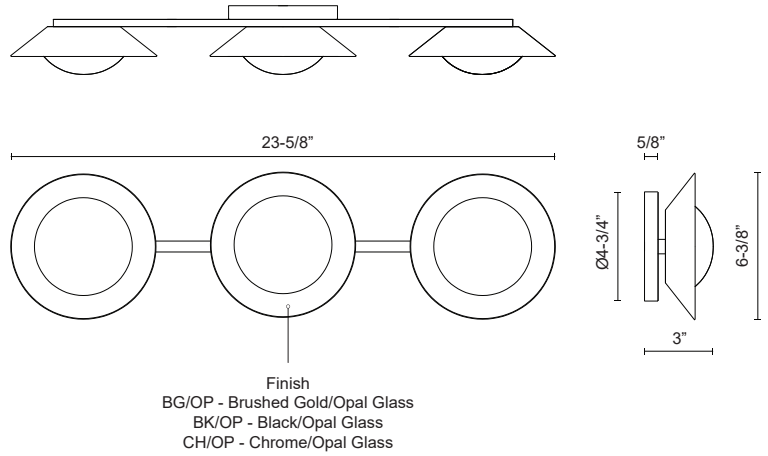

VL77923-BG/OP
Brushed Gold/Matte
Opal Glass

VL77923-BK/OP
Black/Matte Opal Glass

VL77923-CH/OP
Chrome/ Matte Opal
Glass

SPECIFICATION DETAILS

Fixture Dimensions	W23-5/8" x H6-3/8" x E3"
Light Source	AC LED Module
Height To Center	3-1/4"
Wattage	25W
Total Lumens	2520lm
Delivered Lumens	BG/OP-864lm; BK/OP-810lm; CH/OP-873lm
Voltage	120V
Color Temperature	3000K
CRI (Ra)	90CRI
Optional Colour Temp	2700K - 5000K Available, Minimum Order Quantities Apply
LED Rated Life	50,000 hours
Dimming	100% - 10%, ELV Dimmer (Not Included)
CEC Title 24 JA8	Yes, JA8-2022
Location	Damp
Illumination Direction	Front
Paint Finish	BG01; BK01; CH01
Material	Steel + Glass
Canopy Dimensions	D4-3/4" x E5/8"
Glass Details	Matte Opal Glass
Shade Details	Steel Shade
Mounting Style	Wall Mount All Orientation
ADA Compliant	Yes