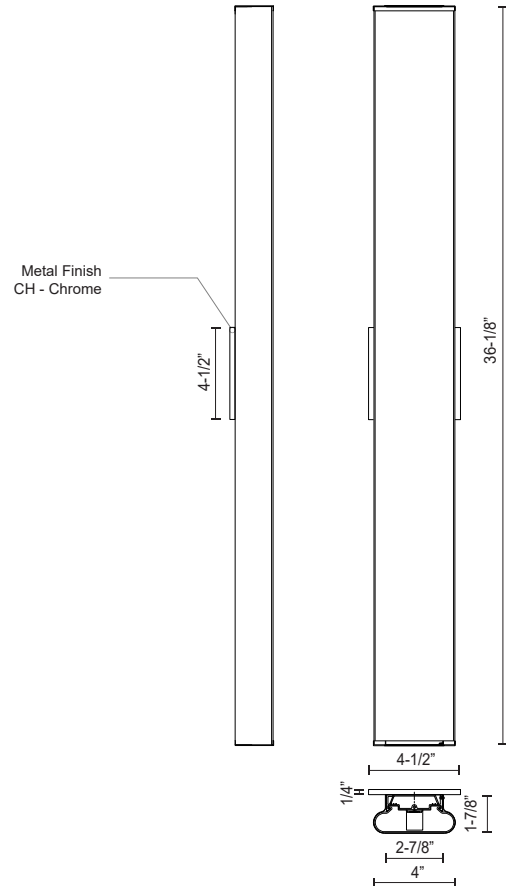

FERGUSON VL60236

VANITY

PROJECT

VL60236-CH
Chrome

SPECIFICATION DETAILS

Fixture Dimensions	W36-1/8" x H4" x E1-7/8"
Light Source	AC LED Module
Wattage	46W
Total Lumens	3600lm
Delivered Lumens	CH-2379lm
Voltage	120V
Color Temperature	3000K
CRI (Ra)	90CRI
Optional Color Temps	2700K - 5000K Available, Minimum Order Quantities Apply
LED Rated Life	50,000 hours
Dimming	100% - 10%, ELV Dimmer (Not Included)
Diffuser Details	White Acrylic Diffuser
ADA Compliant	Yes
Location	Damp
Mounting Style	All Orientation; Wall;
CEC Title 24 JA8	Yes, JA8-2022
Canopy Dimensions	W4-1/2" x H4-1/2" x E1/4"
Paint Finish	CH01;

* For custom options, consult factory for details.

* For warranty information, please visit www.kuzcolighting.com/warranty

DESCRIPTION

An extruded oblong diffuser surrounds the LED source of the geometric vanity fixture and gently spreads light. Enclosed at the ends by two thick caps the design is characterized by minimal details and clever features. During installation the lamp assembly may slide on the mounting track to allow for ideal positioning. Adding to the versatile function are the multiple fixture lengths and mounting orientations. Optional installation without backplate for smaller junction boxes.