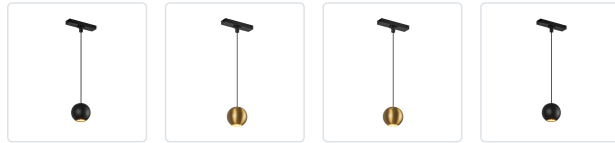

FARIA
TRP26903
 PENDANT

PROJECT

TRP26903-BK-4K Black
 TRP26903-BG Brushed Gold
 TRP26903-BG-4K Brushed Gold
 TRP26903-BK Black

TRP26903-WH-4K White
 TRP26903-WH White

SPECIFICATION DETAILS

Fixture Dimensions	D2-3/4" x H2-5/8"
Light Source	Low Voltage LED
Wattage	8W
Total Lumens	680lm
Delivered Lumens	BG-548lm (@3000K); BG-605lm (@4000K); BK-542lm (@3000K); BK-601lm (@4000K); WH-554lm (@3000K); WH-630lm (@4000K)
Voltage	48V, with DC Class 2 LED driver (see available canopy/driver options)
Color Temperature	3000K; 4000K;
CRI (Ra)	90CRI
LED Rated Life	50,000 hours
Adjustable	Yes
Wire Length	120" Max
Wire Type	BK-Black Wire; BG-Black Wire; WH-White Wire
Sloped Ceiling Adaptable	Yes
Location	Dry
CEC Title 24 JA8	Yes, JA8-2022
Illumination Direction	Downlight
Material	Aluminum + Acrylic
Diffuser Details	Clear Acrylic Lens
Paint Finish	BK02; BG01; WH02
Minimum Hang Height	8"

WWW.KUZCOLIGHTING.COM
 © 2024 KUZCO LIGHTING. ALL RIGHTS RESERVED.

DESCRIPTION

Introducing the Faria track head for the Kuzco Trilo track system. This minimal rounded pendant makes a statement when connected to our sleek system. Connect Faria anywhere along the Trilo track system to use. Each pendant comes with 120" of wire to adjust to the needs of your space.