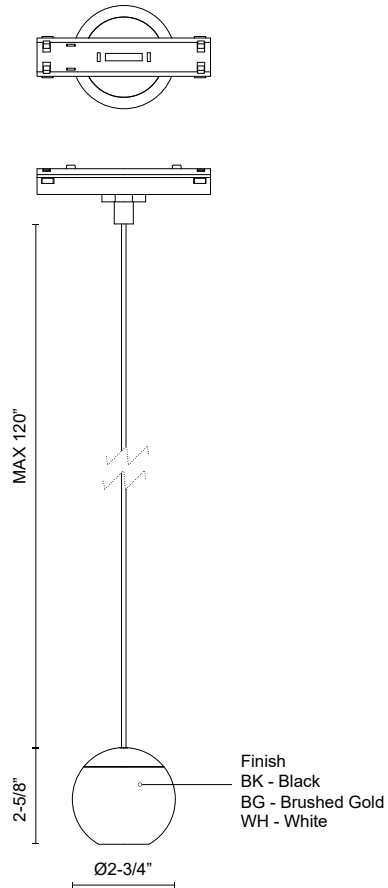

FARIA
TRP26903
 PENDANT

PROJECT

TRP26903-BK-4K Black
 TRP26903-BG Brushed Gold
 TRP26903-BG-4K Brushed Gold
 TRP26903-BK Black

TRP26903-WH-4K White
 TRP26903-WH White

SPECIFICATION DETAILS

Fixture Dimensions	D2-3/4" x H2-5/8"
Light Source	Low Voltage LED
Wattage	8W
Total Lumens	680lm
Delivered Lumens	BG-548lm (@3000K); BG-605lm (@4000K); BK-542lm (@3000K); BK-601lm (@4000K); WH-554lm (@3000K); WH-630lm (@4000K)
Voltage	48V, with DC Class 2 LED driver (see available canopy/driver options)
Color Temperature	3000K; 4000K;
CRI (Ra)	90CRI
LED Rated Life	50,000 hours
Adjustable	Yes
Wire Length	120" Max
Wire Type	BK-Black Wire; BG-Black Wire; WH-White Wire
Sloped Ceiling Adaptable	Yes
Location	Dry
CEC Title 24 JA8	Yes, JA8-2022
Illumination Direction	Downlight
Material	Aluminum + Acrylic
Diffuser Details	Clear Acrylic Lens
Paint Finish	BK02; BG01; WH02
Minimum Hang Height	8"

WWW.KUZCOLIGHTING.COM
 © 2024 KUZCO LIGHTING. ALL RIGHTS RESERVED.

DESCRIPTION

Introducing the Faria track head for the Kuzco Trilo track system. This minimal rounded pendant makes a statement when connected to our sleek system. Connect Faria anywhere along the Trilo track system to use. Each pendant comes with 120" of wire to adjust to the needs of your space.