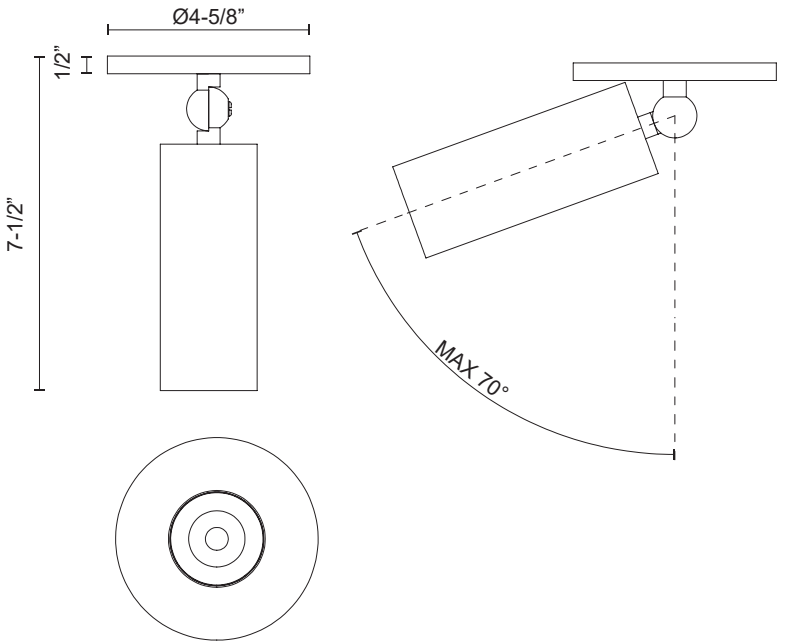

SPECIFICATION DETAILS

Fixture Dimensions	D4-5/8" x H7-1/2"
Light Source	LED with DC Driver
Wattage	8W
Total Lumens	680lm
Delivered Lumens	UB-578lm VB-604lm
Voltage	120-277V
Color Temperature	3000K
CRI (Ra)	90CRI
Optional Colour Temp	2700K - 5000K Available, Minimum Order Quantities Apply
LED Rated Life	50,000 hours
Dimming	100% - 10%, TRIAC or ELV Dimmer (Not Included)
CEC Title 24 JA8	Yes, JA8-2022
Location	Dry
Illumination Direction	Down
Material	Aluminum
Mounting Style	Ceiling and Wall all orientation
Shade Details	Aluminum Baffle
Diffuser Details	Clear Acrylic TIR Optics
Paint Finish	VB01; UB01
Canopy Dimensions	D4-5/8" x H1/2"