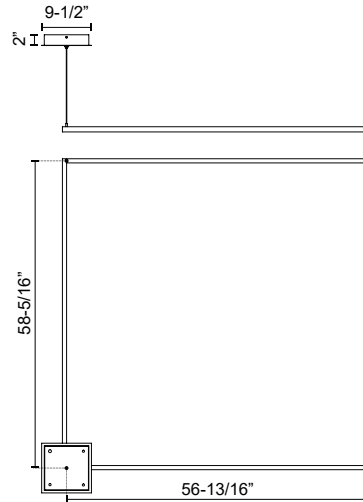

Side Canopy Option

KUZCO

CANADA: 19054 28TH AVENUE - SURREY, BC V3Z 6M3

USA: 3035 E. LONE MOUNTAIN ROAD - LAS VEGAS, NV 89081

WWW.KUZCOLIGHTING.COM

© 2024 KUZCO LIGHTING. ALL RIGHTS RESERVED.

COMMENT