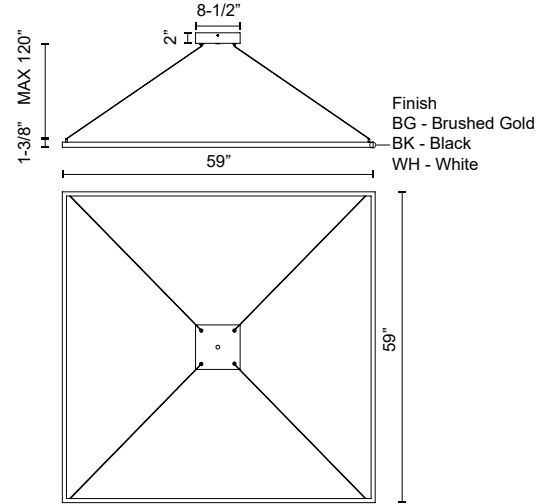

PIAZZA PD88160-UNV-010

PENDANTS

PROJECT

DESCRIPTION

Extruded aluminum with rectangular profile. Flush silicone diffuser. Matte powder-coated finish. Down light. Duo canopy mounting style

SPECIFICATION DETAILS

Fixture Dimensions	L59" x W59" x H1-3/8"
Light Source	LED with DC Driver
Wattage	125W
Total Lumens	9250lm
Delivered Lumens	BK-3417lm; WH-5188lm; BG-4279lm
Voltage	120-277V
Color Temperature	3000K
CRI (Ra)	90CRI
Optional Color Temps	2700K - 5000K Available, Minimum Order Quantities Apply
LED Rated Life	50,000 hours
Dimming	100% - 10%, TRIAC or ELV Dimmer (Not Included) or 0-10V Dimmer (Not Included)
Diffuser Details	Frosted Silicone Diffuser
Adjustable	Yes
Wire Length	120" Max
Wire Type	Black Wire
Minimum Hang Height	42"
Sloped Ceiling Adaptable	Yes
Location	Dry
Illumination Direction	Downlight
Canopy Dimensions	L9-1/2" x W9-1/2" x H2"
Paint Finish	BK02
CEC Title 24 JA8	Yes, JA8-2022
Material	Aluminum + Polymeric Material

* For custom options, consult factory for details.

* For warranty information, please visit www.kuzcolighting.com/warranty