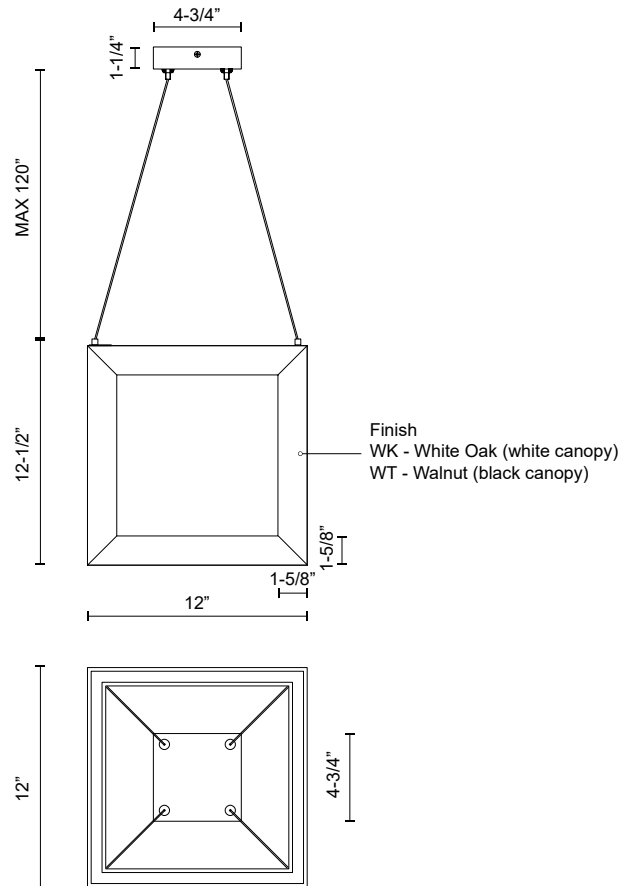

MORINA PD32901

PENDANTS

PROJECT

SPECIFICATION DETAILS

Fixture Dimensions	L12" x W12" x H12-1/2"
Light Source	LED with DC Driver
Wattage	20W
Total Lumens	1600lm
Delivered Lumens	WK-1047lm|WT-1115lm
Voltage	120V
Color Temperature	3000K
CRI (Ra)	90CRI
Optional Color Temps	2700K - 5000K Available, Minimum Order Quantities Apply
LED Rated Life	50,000 hours
Dimming	100% - 10%, TRIAC or ELV Dimmer (Not Included)
Diffuser Details	White Silicone
Adjustable	Yes
Wire Length	120" Max
Wire Type	WK - White; WT - Black
Minimum Hang Height	24"
Sloped Ceiling Adaptable	Yes
Location	Dry
Illumination Direction	Up/Down
CEC Title 24 JA8	Yes, JA8-2022
Canopy Dimensions	L4-3/4" x W4-3/4" x H1-1/4"
Paint Finish	WK01; WT01;

* For custom options, consult factory for details.

* For warranty information, please visit www.kuzcolighting.com/warranty

DESCRIPTION

The Morina Collection is a fantastic way to bring natural tones and geometric designs inside the home. Stunning wood veneer provides a home for the frosted silicone diffuser and delivers ample up-and-down lighting that's great for any space in the home. The modern cubist shapes and white oak or walnut color options blend well with modern décor or rustic-style interiors.

KUZCO

CANADA: 19054 28TH AVENUE - SURREY, BC V3Z 6M3
USA: 3035 E. LONE MOUNTAIN ROAD - LAS VEGAS, NV 89081

WWW.KUZCOLIGHTING.COM

© 2023 KUZCO LIGHTING. ALL RIGHTS RESERVED.

COMMENT