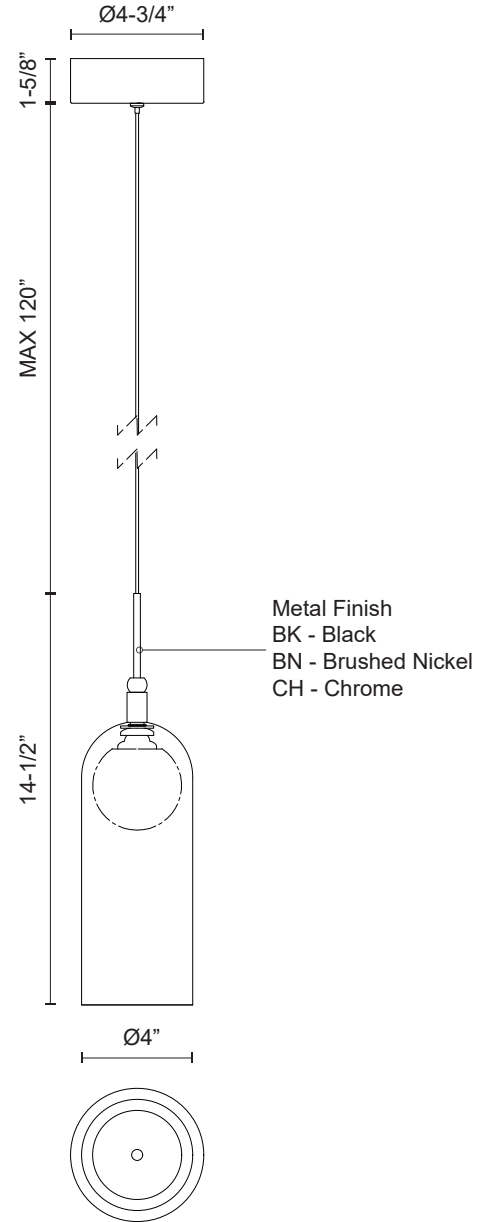

STYLO PD19804-UNV

PENDANTS

PROJECT

PD19804-BN-UNV
Brushed Nickel

PD19804-BK-UNV
Black

PD19804-CH-UNV
Chrome

SPECIFICATION DETAILS

Fixture Dimensions	D4" x H14-1/2"
Light Source	LED with DC Driver
Wattage	8W
Total Lumens	600lm
Delivered Lumens	BK-521lm BN-566lm CH-557lm
Voltage	120-277V
Color Temperature	3000K
CRI (Ra)	90CRI
Optional Color Temps	2700K - 5000K Available, Minimum Order Quantities Apply
LED Rated Life	50,000 hours
Dimming	100% - 10%, TRIAC or ELV Dimmer (Not Included)
Shade Details	Clear Glass Shade
Glass Details	Opal Glass
Adjustable	Yes
Wire Length	120" Max
Wire Type	BK - Black SSL Wire; BN, CH - Clear SSL Wire;
Minimum Hang Height	20"
Sloped Ceiling Adaptable	Yes
Location	Dry
CEC Title 24 JA8	Yes, JA8-2022
Canopy Dimensions	D4-3/4" x H1-5/8"
Paint Finish	BK01; BN01; CH01;
Material	Aluminum + Glass
Illumination Direction	Omni-directional

* For custom options, consult factory for details.

* For warranty information, please visit www.kuzcolighting.com/warranty

DESCRIPTION

Clear glass cylindrical shade rests on opal acrylic diffuser globe. Brushed plated finishes or satin coating. Down light. Custom options available.