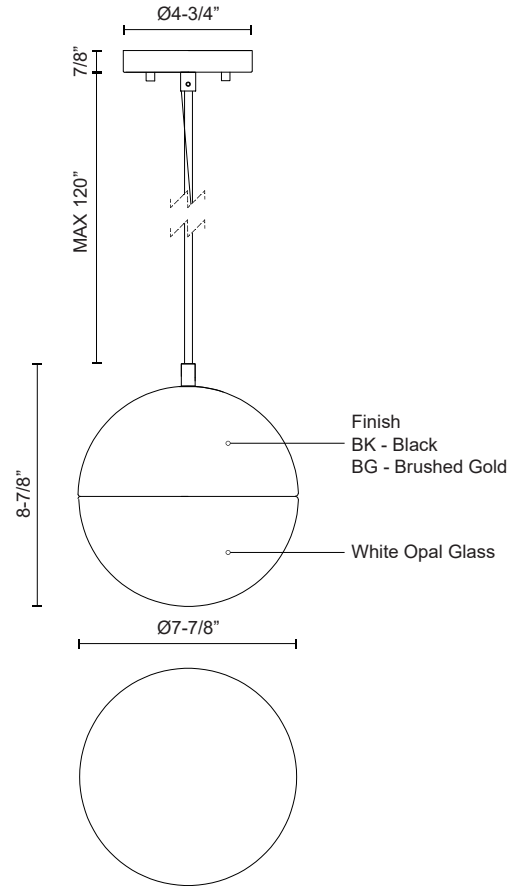

MONAE PD11708

PENDANTS

PROJECT

PD11708-BG
Brushed Gold

PD11708-BK
Black

SPECIFICATION DETAILS

Fixture Dimensions	D7-7/8" x H8-7/8"
Light Source	AC LED Module
Wattage	17W
Total Lumens	1200lm
Delivered Lumens	BG-724lm BK-660lm
Voltage	120V
Color Temperature	3000K
CRI (Ra)	90CRI
Optional Color Temps	2700K - 5000K Available, Minimum Order Quantities Apply
LED Rated Life	50,000 hours
Dimming	100% - 10%, ELV Dimmer (Not Included)
Glass Details	Opal Glass
Adjustable	Yes
Wire Length	120" Max
Wire Type	Black Braided Cord
Minimum Hang Height	12"
Location	Dry
Energy Star Certified	BK - Energy Star Compliant
Canopy Dimensions	D4-3/4" x H7/8"
Sloped Ceiling Adaptable	Yes
CEC Title 24 JA8	Yes, JA8-2022
Paint Finish	BG01; BK02;

* For custom options, consult factory for details.

* For warranty information, please visit www.kuzcolighting.com/warranty

DESCRIPTION

One of our best-selling designs is the retro-style Monae Collection. These decadent orb-shaped lamps are available in a striking black or dazzling brushed gold finish that plays well with modern and retro décor. Available in three different-sized pendants with 120" cables.