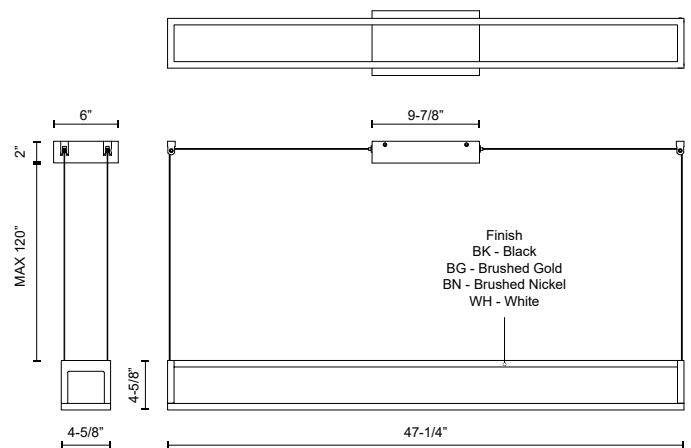

PLAZA
LP45548-UNV
PENDANTS

PROJECT

LP45548-BN-UNV
Brushed Nickel

LP45548-WH-UNV
White

LP45548-BK-UNV
Black

LP45548-BG-UNV
Brushed Gold

SPECIFICATION DETAILS

Fixture Dimensions	L47-1/4" x W4-5/8" x H4-5/8"
Light Source	LED with DC Driver
Wattage	65W
Total Lumens	5180lm
Delivered Lumens	BG-3099lm BK-2811lm BN-2965lm WH-3752lm
Voltage	120-277V
Color Temperature	3000K
CRI (Ra)	90CRI
Optional Color Temps	2700K - 5000K Available, Minimum Order Quantities Apply
LED Rated Life	50,000 hours
Dimming	100% - 10%, TRIAC or ELV Dimmer (Not Included)
Diffuser Details	White Silicone
Adjustable	Yes
Wire Length	120" Max
Wire Type	BG, BN, WH - Clear; BK - Black
Minimum Hang Height	8"
Sloped Ceiling Adaptable	Yes
Location	Dry
Illumination Direction	Up/Down
CEC Title 24 JA8	Yes, JA8-2022
Canopy Dimensions	L9-7/8" x W6" x H2"
Paint Finish	BG01; BK02; BN01; WH02;

* For custom options, consult factory for details.

* For warranty information, please visit www.kuzcolighting.com/warranty

DESCRIPTION

The Plaza Collection is all about creating movement through lines and lighting. The unique aluminum frame is offered in 4 finishes that go well with any décor or style. These linear fixtures have inset polymeric opal diffusers that provide a glow of up and down light to illuminate your space and create a vibrant mood.