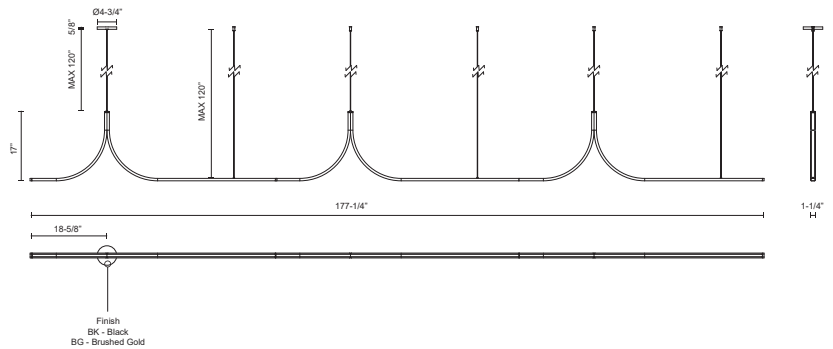

#### SPECIFICATION DETAILS

|                          |   |
|--------------------------|---|
| Fixture Dimensions       | L177-1/4" x W1-1/4" x H17"  |
| Light Source             | LED with DC Driver  |
| Wattage                  | 90W   |
| Total Lumens             | 7560lm  |
| Delivered Lumens         | BK-4590lm*; BG-5640lm*  |
| Voltage                  | 120-277V  |
| Color Temperature        | 3000K   |
| CRI (Ra)                 | 90CRI   |
| Optional Colour Temp     | 2700K - 5000K Available, Minimum Order Quantities Apply                       |
| LED Rated Life           | 50,000 hours  |
| Dimming                  | 100% - 10%, TRIAC or ELV Dimmer (Not Included) or 0-10V Dimmer (Not Included) |
| CEC Title 24 JA8         | Yes, JA8-2022   |
| Wire Length              | 120" Max  |
| Wire Type                | Black Wire  |
| Minimum Hang Height      | 24"   |
| Location                 | Dry   |
| Illumination Direction   | Down  |
| Sloped Ceiling Adaptable | Yes   |
| Adjustable               | Yes   |
| Paint Finish             | BK02; BG01  |
| Material                 | Aluminum + Polymeric Material   |
| Canopy Dimensions        | D4-3/4" x H5/8"   |
| Diffuser Details         | White Silicone Diffuser   |