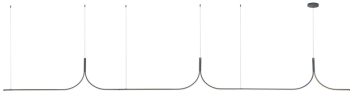

THREAD

LP17915-UNV-010-RT

PENDANT

PROJECT

DESCRIPTION

The Thread collection by Branch Creative offers unparalleled customization, allowing you to design the perfect size and configuration for your space. With the ability to connect up to three pendants to a single LED driver—or more for a striking layered effect—Thread adapts seamlessly to your needs. Minimalist yet refined, this versatile collection adds a bespoke touch to spaces of any scale.

- Integrated LED with 3000K Warm White Color Temperature
- Designed for dining room, kitchen, and beyond
- Modern, Contemporary Style with Decorative Details
- Installation hardware included
- Easy assembly instructions included in box
- Dimmable, see specs for detail
- Sloped ceiling adaptable, see specs for details

LP17915-BK-UNV-010-RT
Black