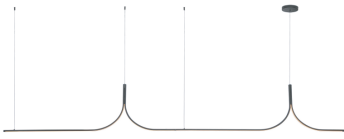

THREAD

LP17910-UNV-010-RT

PENDANT

PROJECT

DESCRIPTION

The Thread collection by Branch Creative offers unparalleled customization, allowing you to design the perfect size and configuration for your space. With the ability to connect up to three pendants to a single LED driver—or more for a striking layered effect—Thread adapts seamlessly to your needs. Minimalist yet refined, this versatile collection adds a bespoke touch to spaces of any scale.

- Integrated LED with 3000K Warm White Color Temperature
- Designed for dining room, kitchen, and beyond
- Modern, Contemporary Style with Decorative Details
- Installation hardware included
- Easy assembly instructions included in box
- Dimmable, see specs for detail
- Sloped ceiling adaptable, see specs for details

LP17910-BK-UNV-010-RT
Black

LP17910-BG-UNV-010-RT
Black

SPECIFICATION DETAILS

Fixture Dimensions	L118-1/8" x W1-1/4" x H17"
Light Source	LED with DC Driver
Wattage	60W
Total Lumens	5040lm
Delivered Lumens	BK-3060lm*; BG-3760lm*
Voltage	120-277V
Color Temperature	3000K
CRI (Ra)	90CRI
Optional Colour Temp	2700K - 5000K Available, Minimum Order Quantities Apply
LED Rated Life	50,000 hours
Dimming	100% - 10%, TRIAC or ELV Dimmer (Not Included) or 0-10V Dimmer (Not Included)
CEC Title 24 JA8	Yes, JA8-2022
Wire Length	120" Max
Wire Type	Black Wire
Minimum Hang Height	24"
Location	Dry
Illumination Direction	Down
Sloped Ceiling Adaptable	Yes
Adjustable	Yes
Paint Finish	BK02; BG01
Material	Aluminum + Polymeric Material
Canopy Dimensions	D4-3/4" x H5/8"
Diffuser Details	White Silicone Diffuser