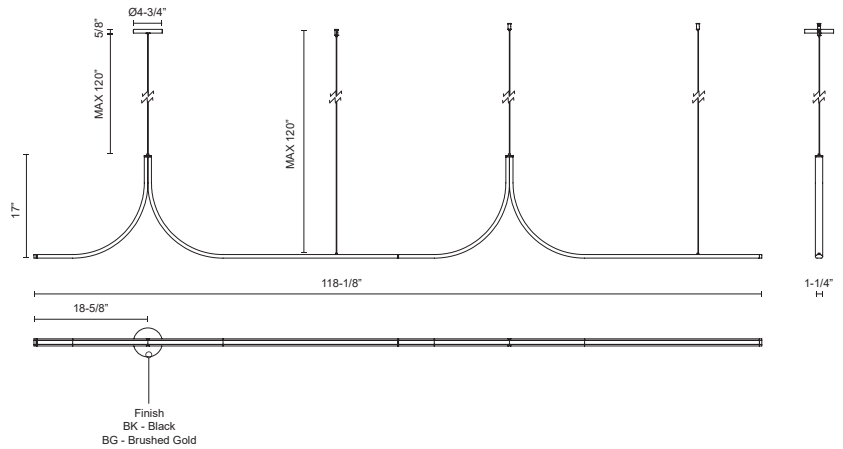

LP17910-BK-UNV-010-RT
Black

LP17910-BG-UNV-010-RT
Black

SPECIFICATION DETAILS

Fixture Dimensions	L118-1/8" x W1-1/4" x H17"
Light Source	LED with DC Driver
Wattage	60W
Total Lumens	5040lm
Delivered Lumens	BK-3060lm*; BG-3760lm*
Voltage	120-277V
Color Temperature	3000K
CRI (Ra)	90CRI
Optional Colour Temp	2700K - 5000K Available, Minimum Order Quantities Apply
LED Rated Life	50,000 hours
Dimming	100% - 10%, TRIAC or ELV Dimmer (Not Included) or 0-10V Dimmer (Not Included)
CEC Title 24 JA8	Yes, JA8-2022
Wire Length	120" Max
Wire Type	Black Wire
Minimum Hang Height	24"
Location	Dry
Illumination Direction	Down
Sloped Ceiling Adaptable	Yes
Adjustable	Yes
Paint Finish	BK02; BG01
Material	Aluminum + Polymeric Material
Canopy Dimensions	D4-3/4" x H5/8"
Diffuser Details	White Silicone Diffuser