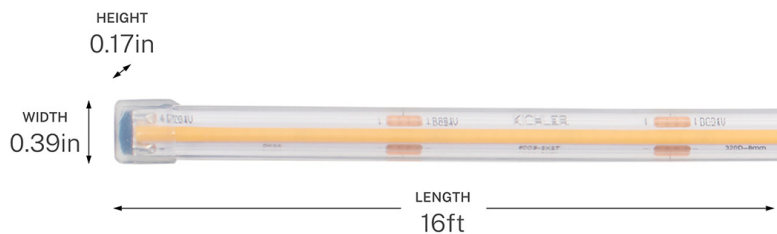

**SPECIFICATIONS**

**Certifications/Qualifications**

Prop65	Yes
DarkSky Approved	No
Location Rating	Wet
	<a href="http://kichler.com/warranty">kichler.com/warranty</a>

**Dimensions**

Height	0.17"
Length	192"
Width	0.39"
Weight	0.836 LBS

**Photometrics**

Color Temperature Range	2700K
Color Rendering Index (CRI)	90
Delivered Lumens	130 L
Delivered Efficacy (Lumens/Watt)	80
Rated Life	50000 hours

**Mounting/Installation**

Interior/Exterior	Exterior Product
Lead Wire Length	72

**FIXTURE ATTRIBUTES**

**Housing/Glass**

Primary Material	Plastic
------------------	---------

**Product/Ordering Information**

SKU	6COB316S27WH
Finish	White
UPC	783927086837

**Finishes**

- White

**ALSO IN THIS FAMILY**