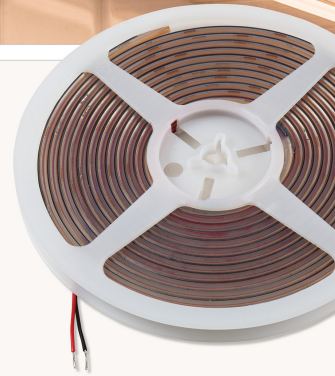

**Photometrics**

Color Temperature Range	3000K
Color Rendering Index (CRI)	90
Delivered Lumens	240 L
Delivered Efficacy (Lumens/Watt)	80
Rated Life	50000 hours

**Mounting/Installation**

Interior/Exterior	Exterior Product
Lead Wire Length	72

**FIXTURE ATTRIBUTES**

**Housing/Glass**

Primary Material	Plastic
------------------	---------

**Product/Ordering Information**

SKU	6COB316H30WH
Finish	White
UPC	783927086844

**Finishes**

White

**6T COB Wet Rated Tape Light**  
FLEXIBLE DESIGN AND INSTALLATION OPTIONS

**Features**

- UL Wet Location listed and IP65 rating for wet location use
- Smooth and continuous light
- Cut and reconnect every 2 inches
- Available in standard or high output options
- Sold in 16.4' rolls