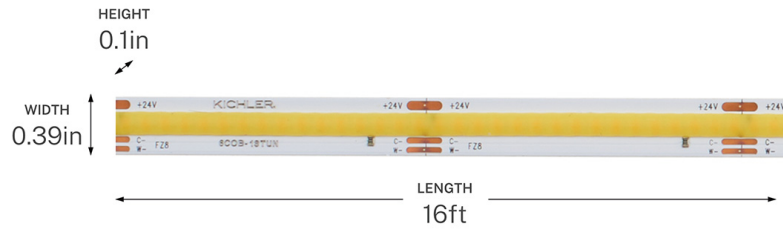

Light Source

Light Source	Integrated LED
Lamp Included	Integrated
# Of Bulbs/LED Modules	1
Max Wattage/Range	1.8
Lamp Type	Integrated
Socket Type	Integrated LED
Dimmable	Yes

Mounting/Installation

Interior/Exterior	Interior Product
Lead Wire Length	24

FIXTURE ATTRIBUTES

Housing/Glass

Primary Material	Plastic
------------------	---------

Product/Ordering Information

Sku	6COB116STUNWH
Finish	White
UPC	783927087681

Finishes

CCT Data

Tunable	2700K - 6500K
---------	---------------

CCT Performance Metrics At 3000K

Color Rendering Index (CRI)	90
Delivered Lumens	150 L
Delivered Efficacy (Lumens/Watt)	80
Rated Life	50000 hours

ALSO IN THIS FAMILY

6COB116HTUNWH