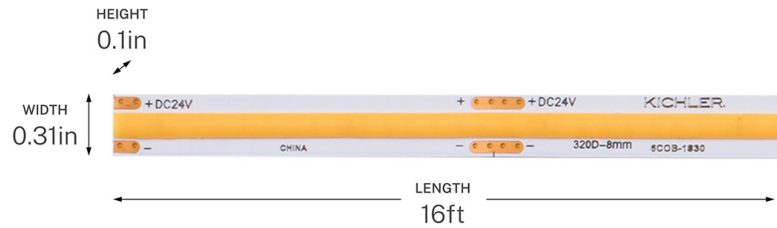

**SPECIFICATIONS**

**Certifications/Qualifications**

Prop65	Yes
Location Rating	Dry <a href="http://kichler.com/warranty">kichler.com/warranty</a>

**Dimensions**

Height	0.1"
Length	192"
Width	0.31"
Weight	0.2134 LBS

**Photometrics**

Color Temperature Range	4000K
Color Rendering Index (CRI)	90
Delivered Lumens	160 L
Delivered Efficacy (Lumens/Watt)	80
Rated Life	50000 hours

**Mounting/Installation**

Interior/Exterior	Interior Product
Lead Wire Length	24

**FIXTURE ATTRIBUTES**

**Housing/Glass**

Primary Material	Plastic
------------------	---------

**Product/Ordering Information**

Sku	6COB116S40WH
Finish	White
UPC	783927084970

**Finishes**

- White

**ALSO IN THIS FAMILY**