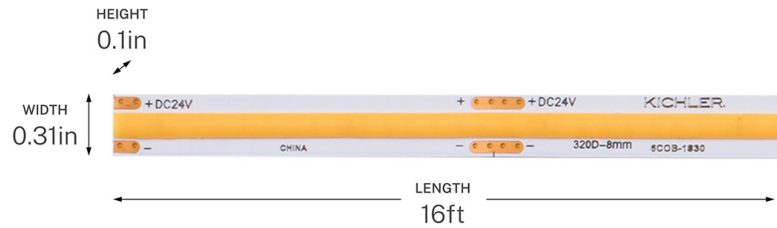

SPECIFICATIONS

Certifications/Qualifications

Prop65	Yes
Location Rating	Dry kichler.com/warranty

Dimensions

Height	0.1"
Length	192"
Width	0.31"
Weight	0.2134 LBS

Electrical

Input Voltage	24 V

Light Source

Light Source	Integrated LED
Lamp Included	Integrated
# Of Bulbs/LED Modules	1
Max Wattage/Range	1.8
Lamp Type	Integrated
Socket Type	Integrated LED
Dimmable	Yes

Photometrics

Color Temperature Range	3000K
Color Rendering Index (CRI)	90
Delivered Lumens	150 L
Delivered Efficacy (Lumens/Watt)	80
Rated Life	50000 hours

Mounting/Installation

Interior/Exterior	Interior Product
Lead Wire Length	24

FIXTURE ATTRIBUTES

Housing/Glass

Primary Material	Plastic

Product/Ordering Information

Sku	6COB116S30WH
Finish	White
UPC	783927084963

Finishes

- White

ALSO IN THIS FAMILY

6COB1100H27WH

6COB1100H30WH

6COB1100H40WH

6COB1100S27WH

6COB1100S30WH

6COB1100S40WH