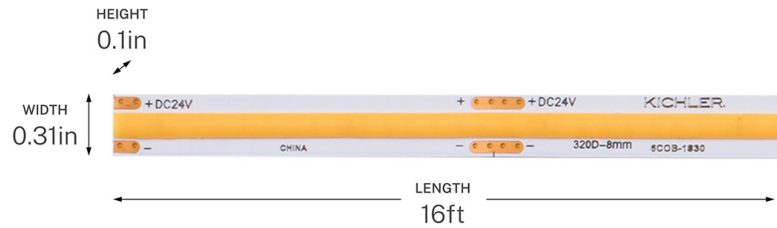

SPECIFICATIONS

Certifications/Qualifications

Prop65	Yes
Location Rating	Dry kichler.com/warranty

Dimensions

Height	0.1"
Length	192"
Width	0.31"
Weight	0.2134 LBS

Electrical

Input Voltage	24 V

Light Source

Light Source	Integrated LED
Lamp Included	Integrated
# Of Bulbs/LED Modules	1
Max Wattage/Range	1.8
Lamp Type	Integrated
Socket Type	Integrated LED
Dimmable	Yes

Photometrics

Color Temperature Range	2700K
Color Rendering Index (CRI)	90
Delivered Lumens	140 L
Delivered Efficacy (Lumens/Watt)	80
Rated Life	50000 hours

Mounting/Installation

Interior/Exterior	Interior Product
Lead Wire Length	24

FIXTURE ATTRIBUTES

Housing/Glass

Primary Material	Plastic

Product/Ordering Information

Sku	6COB116S27WH
Finish	White
UPC	783927084956

Finishes

- White

ALSO IN THIS FAMILY

6COB1100H27WH

6COB1100H30WH

6COB1100H40WH

6COB1100S27WH

6COB1100S30WH

6COB1100S40WH