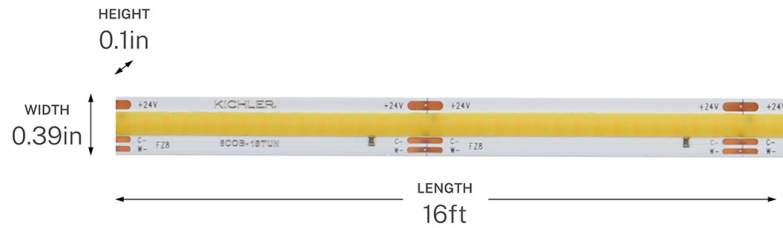

**SPECIFICATIONS**

**Certifications/Qualifications**

Prop65	Yes
Location Rating	Dry <a href="http://kichler.com/warranty">kichler.com/warranty</a>

**Dimensions**

Height	0.1"
Length	192"
Width	0.39"
Weight	0.2926 LBS

**Mounting/Installation**

Interior/Exterior	Interior Product
Lead Wire Length	24

**FIXTURE ATTRIBUTES**

**Housing/Glass**

Primary Material	Plastic
------------------	---------

**Product/Ordering Information**

Sku	6COB116HTUNWH
Finish	White
UPC	783927087704

**Finishes**

**CCT Data**

Tunable	2700K - 6500K
---------	---------------

**CCT Performance Metrics At 3000K**

Color Rendering Index (CRI)	90
Delivered Lumens	250 L
Delivered Efficacy (Lumens/Watt)	80
Rated Life	50000 hours