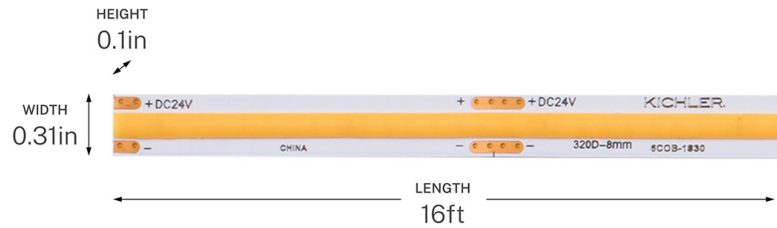

SPECIFICATIONS

Certifications/Qualifications

Prop65	Yes
Location Rating	Dry kichler.com/warranty

Dimensions

Height	0.1"
Length	192"
Width	0.31"
Weight	0.2134 LBS

Electrical

Input Voltage	24 V

Light Source

Light Source	Integrated LED
Lamp Included	Integrated
# Of Bulbs/LED Modules	1
Max Wattage/Range	3
Lamp Type	Integrated
Socket Type	Integrated LED
Dimmable	Yes

Photometrics

Color Temperature Range	4000K
Color Rendering Index (CRI)	90
Delivered Lumens	265 L
Delivered Efficacy (Lumens/Watt)	80
Rated Life	50000 hours

Mounting/Installation

Interior/Exterior	Interior Product
Lead Wire Length	24

FIXTURE ATTRIBUTES

Housing/Glass

Primary Material	Plastic

Product/Ordering Information

SKU	6COB116H40WH
Finish	White
UPC	783927085335

Finishes

- White

ALSO IN THIS FAMILY

6COB1100H27WH

6COB1100H30WH

6COB1100H40WH

6COB1100S27WH

6COB1100S30WH

6COB1100S40WH