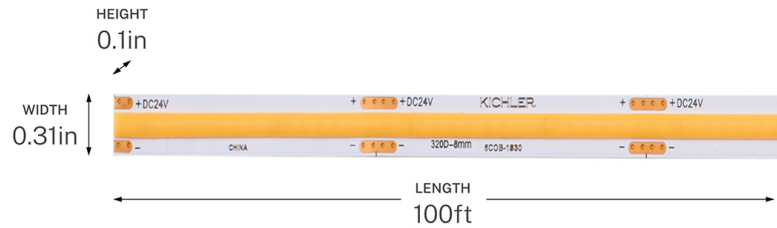

SPECIFICATIONS

Certifications/Qualifications

Prop65	Yes
Location Rating	Dry kichler.com/warranty

Dimensions

Height	0.1"
Length	1200"
Width	0.31"
Weight	1.5378 LBS

Electrical

Input Voltage	24 V

Light Source

Light Source	Integrated LED
Lamp Included	Integrated
# Of Bulbs/LED Modules	1
Max Wattage/Range	1.8
Lamp Type	Integrated
Socket Type	Integrated LED
Dimmable	Yes

Photometrics

Color Temperature Range	4000K
Color Rendering Index (CRI)	90
Delivered Lumens	160 L
Delivered Efficacy (Lumens/Watt)	80
Rated Life	50000 hours

Mounting/Installation

Interior/Exterior	Interior Product
Lead Wire Length	24

FIXTURE ATTRIBUTES

Housing/Glass

Primary Material	Plastic

Product/Ordering Information

Sku	6COB1100S40WH
Finish	White
UPC	783927085144

Finishes

- White

ALSO IN THIS FAMILY

6COB1100H27WH

6COB1100H30WH

6COB1100H40WH

6COB1100S27WH

6COB1100S30WH

6COB116H27WH