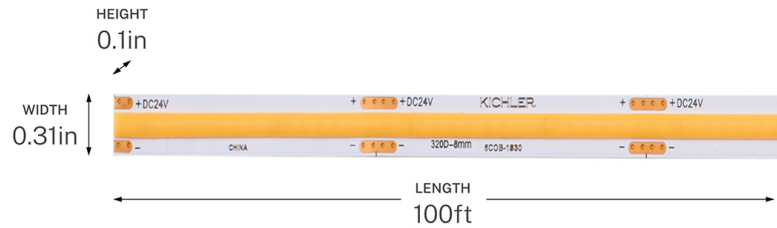

**SPECIFICATIONS**

**Certifications/Qualifications**

Prop65	Yes
Location Rating	Dry <a href="http://kichler.com/warranty">kichler.com/warranty</a>

**Dimensions**

Height	0.1"
Length	1200"
Width	0.31"
Weight	1.5378 LBS

**Photometrics**

Color Temperature Range	4000K
Color Rendering Index (CRI)	90
Delivered Lumens	265 L
Delivered Efficacy (Lumens/Watt)	80
Rated Life	50000 hours

**Mounting/Installation**

Interior/Exterior	Interior Product
Lead Wire Length	24

**FIXTURE ATTRIBUTES**

**Housing/Glass**

Primary Material	Plastic
------------------	---------

**Product/Ordering Information**

Sku	6COB1100H40WH
Finish	White
UPC	783927086790

**Finishes**

- White

**ALSO IN THIS FAMILY**