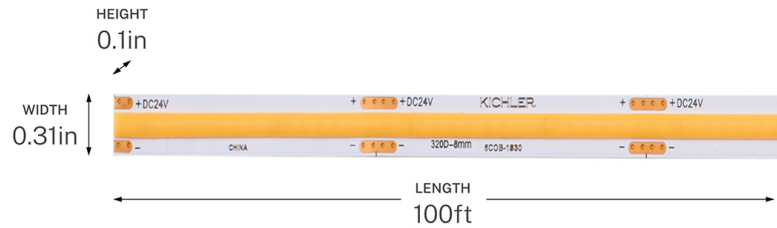

SPECIFICATIONS

Certifications/Qualifications

Prop65	Yes
Location Rating	Dry kichler.com/warranty

Dimensions

Height	0.1"
Length	1200"
Width	0.31"
Weight	1.5378 LBS

Electrical

Input Voltage	24 V

Light Source

Light Source	Integrated LED
Lamp Included	Integrated
# Of Bulbs/LED Modules	1
Max Wattage/Range	3
Lamp Type	Integrated
Socket Type	Integrated LED
Dimmable	Yes

Photometrics

Color Temperature Range	3000K
Color Rendering Index (CRI)	90
Delivered Lumens	250 L
Delivered Efficacy (Lumens/Watt)	80
Rated Life	50000 hours

Mounting/Installation

Interior/Exterior	Interior Product
Lead Wire Length	24

FIXTURE ATTRIBUTES

Housing/Glass

Primary Material	Plastic

Product/Ordering Information

Sku	6COB1100H30WH
Finish	White
UPC	783927086462

Finishes

- White

ALSO IN THIS FAMILY

6COB1100H27WH

6COB1100H40WH

6COB1100S27WH

6COB1100S30WH

6COB1100S40WH

6COB116H27WH