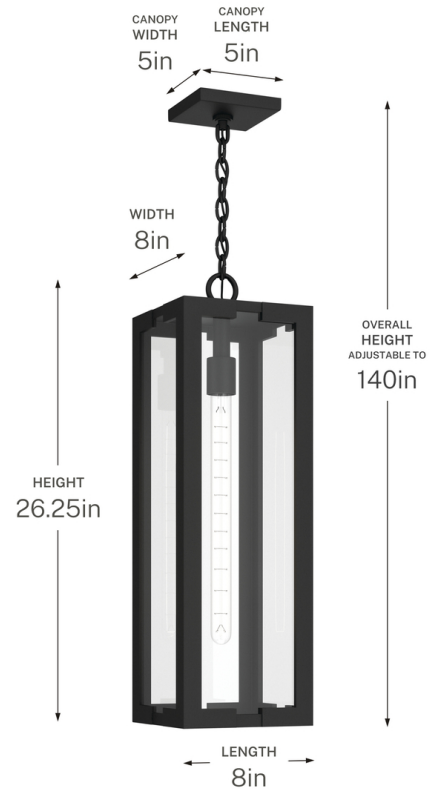

SPECIFICATIONS

Certifications/Qualifications

Prop65	Yes
DarkSky Approved	No
Location Rating	Damp
	kichler.com/warranty

Dimensions

Height	26.25"
Overall Height	140"
Length	8"
Width	8"
Weight	9.9 LBS
Canopy Height	5"
Canopy Width	5"
Canopy Depth	0.75"
Chain/Stem Length	72"

Electrical

Input Voltage	120 V

Light Source

Light Source	Bulb
Lamp Included	Not Included
# Of Bulbs/LED Modules	1
Max Or Nominal Watt	100 W
Lamp Type	T10
Socket Type	E26 (Medium)
Dimmable	Yes

Mounting/Installation

Interior/Exterior	Exterior Product
Mounting Weight	9.9 LBS
Lead Wire Length	76
Wire Connectors	Wire Nuts

FIXTURE ATTRIBUTES

Housing/Glass

Primary Material	Aluminum

Outer Shade Details

Type	Shade
Location	Outer
Material	Glass
Material Description	Clear
Shape	Rectangle
Length	8"
Height	24"
Width	8"

Product/Ordering Information

SKU	59212BKT
Finish	Textured Black
UPC	783927091848

Finishes

ALSO IN THIS FAMILY