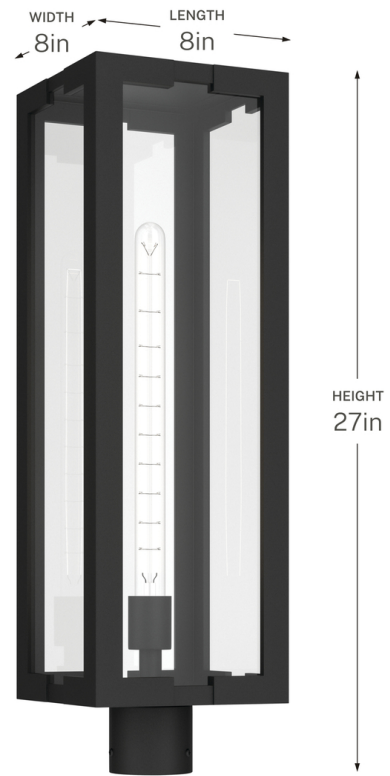

SPECIFICATIONS

Certifications/Qualifications

Prop65	Yes
DarkSky Approved	No
Location Rating	Wet
	kichler.com/warranty

Dimensions

Height	27"
Length	8"
Width	8"
Weight	9.46 LBS

Electrical

Input Voltage	120 V

Light Source

Light Source	Bulb
Lamp Included	Not Included
# Of Bulbs/LED Modules	1
Max Or Nominal Watt	100 W
Lamp Type	T10
Socket Type	E26 (Medium)
Dimmable	Yes

Mounting/Installation

Interior/Exterior	Exterior Product
Mounting Weight	9.46 LBS
Lead Wire Length	6
Wire Connectors	Wire Nuts

FIXTURE ATTRIBUTES

Housing/Glass

Primary Material	Aluminum

Outer Shade Details

Type	Shade
Location	Outer
Material	Glass
Material Description	Clear
Shape	Rectangle
Length	8"
Height	24"
Width	8"

Product/Ordering Information

SKU	59211BKT
Finish	Textured Black
UPC	783927091831

Finishes

ALSO IN THIS FAMILY