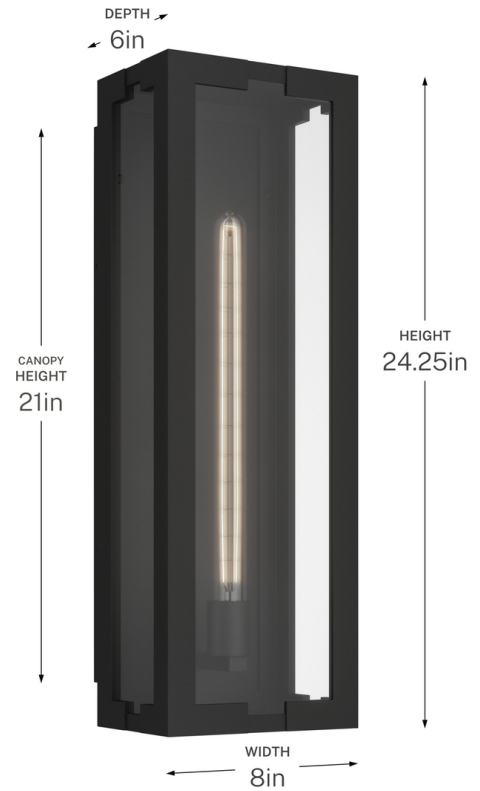

SPECIFICATIONS

Certifications/Qualifications

ADA Compliant	No
Prop65	Yes
DarkSky Approved	No
Location Rating	Wet
	kichler.com/warranty

Dimensions

Height	24.25"
Width	8"
Height From Center Of Wall Opening (Spec Sheet)	12.25"
Depth	6"
Weight	8.36 LBS
Canopy Height	21"
Canopy Width	8"
Canopy Depth	0.75"

Electrical

Input Voltage	120 V

Light Source

Light Source	Bulb
Lamp Included	Not Included
# Of Bulbs/LED Modules	1
Max Or Nominal Watt	100 W
Lamp Type	T10
Socket Type	E26 (Medium)
Dimmable	Yes

Mounting/Installation

Interior/Exterior	Exterior Product
Mounting Weight	8.36 LBS
Lead Wire Length	6
Wire Connectors	Wire Nuts

FIXTURE ATTRIBUTES

Housing/Glass

Primary Material	Aluminum

Outer Shade Details

Type	Shade
Location	Outer
Material	Glass
Material Description	Clear
Shape	Rectangle
Length	5.5"
Height	24.25"
Width	8"

Product/Ordering Information

SKU	59210BKT
Finish	Textured Black
UPC	783927091824

Finishes

ALSO IN THIS FAMILY