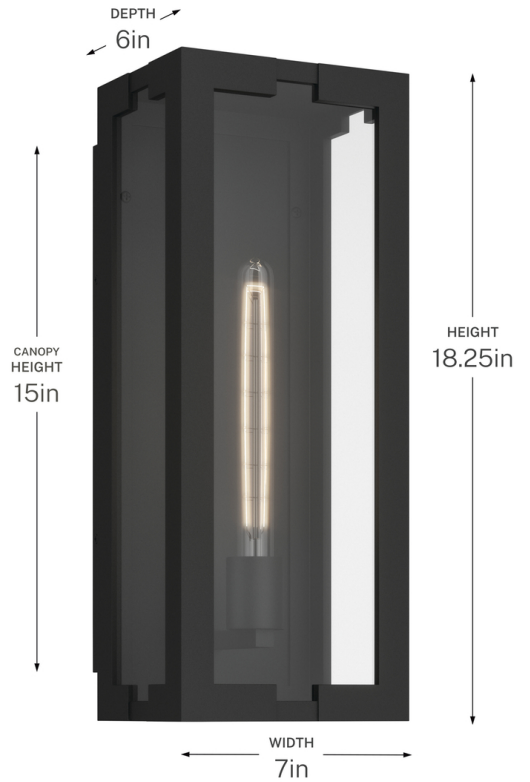

SPECIFICATIONS

Certifications/Qualifications

ADA Compliant	No
Prop65	Yes
DarkSky Approved	No
Location Rating	Wet
	kichler.com/warranty

Dimensions

Height	18.25"
Width	7"
Height From Center Of Wall Opening (Spec Sheet)	9.25"
Depth	6"
Weight	5.5 LBS
Canopy Height	15"
Canopy Width	7"
Canopy Depth	0.75"

Electrical

Input Voltage	120 V

Light Source

Light Source	Bulb
Lamp Included	Not Included
# Of Bulbs/LED Modules	1
Max Or Nominal Watt	100 W
Lamp Type	T10
Socket Type	E26 (Medium)
Dimmable	Yes

Mounting/Installation

Interior/Exterior	Exterior Product
Mounting Weight	5.5 LBS
Lead Wire Length	6
Wire Connectors	Wire Nuts

FIXTURE ATTRIBUTES

Housing/Glass

Primary Material	Aluminum

Outer Shade Details

Type	Shade
Location	Outer
Material	Glass
Material Description	Clear
Shape	Rectangle
Length	5.5"
Height	18.25"
Width	7"

Product/Ordering Information

SKU	59209BKT
Finish	Textured Black
UPC	783927091800

Finishes

ALSO IN THIS FAMILY