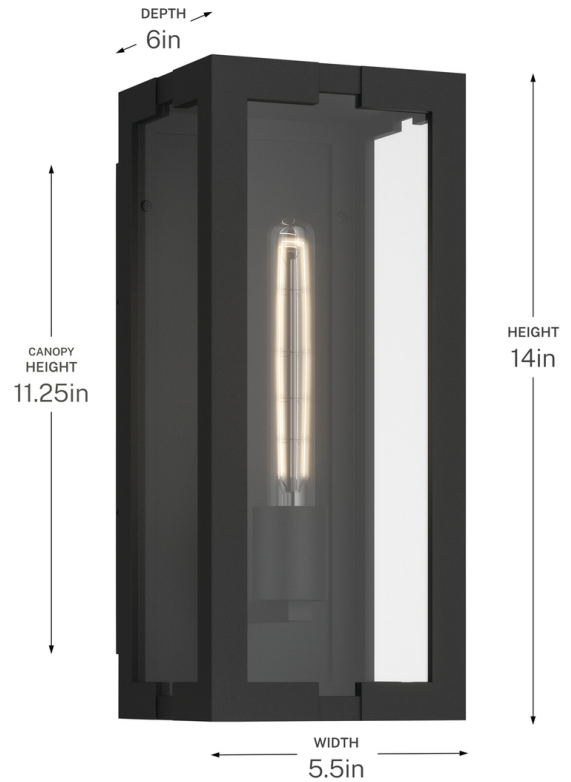

SPECIFICATIONS

Certifications/Qualifications

ADA Compliant	No
Prop65	Yes
DarkSky Approved	No
Location Rating	Wet
	kichler.com/warranty

Dimensions

Height	14"
Width	5.5"
Height From Center Of Wall Opening (Spec Sheet)	7"
Depth	6"
Weight	3.52 LBS
Canopy Height	11.25"
Canopy Width	6"
Canopy Depth	0.75"

Electrical

Input Voltage	120 V

Light Source

Light Source	Bulb
Lamp Included	Not Included
# Of Bulbs/LED Modules	1
Max Or Nominal Watt	100 W
Lamp Type	T10
Socket Type	E26 (Medium)
Dimmable	Yes

Mounting/Installation

Interior/Exterior	Exterior Product
Mounting Weight	3.52 LBS
Lead Wire Length	6
Wire Connectors	Wire Nuts

FIXTURE ATTRIBUTES

Housing/Glass

Primary Material	Aluminum

Outer Shade Details

Type	Shade
Location	Outer
Material	Glass
Material Description	Clear
Shape	Rectangle
Length	5.5"
Height	14"
Width	6"

Product/Ordering Information

SKU	59208BKT
Finish	Textured Black
UPC	783927091817

Finishes

ALSO IN THIS FAMILY