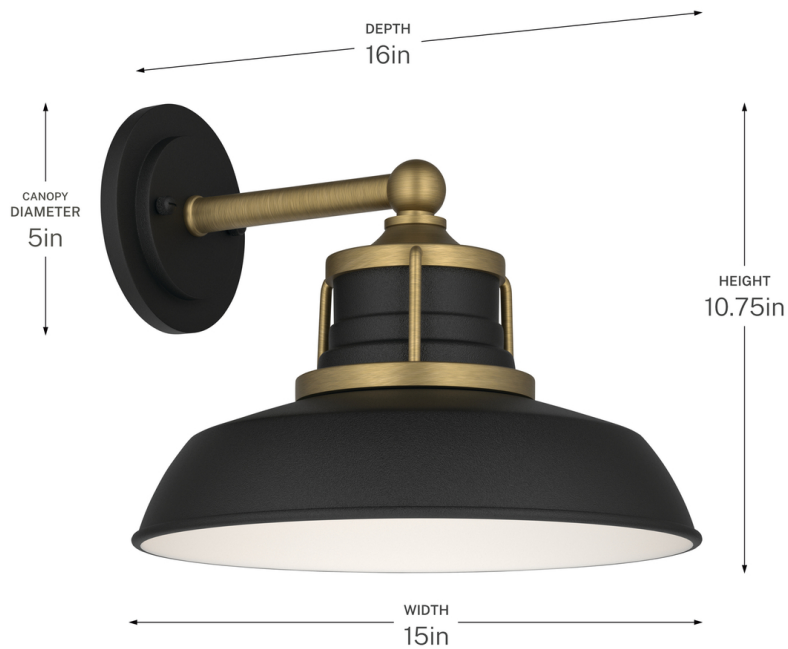

SPECIFICATIONS

Certifications/Qualifications

ADA Compliant	No
Prop65	Yes
DarkSky Approved	Yes
Location Rating	Wet
	kichler.com/warranty

Dimensions

Height	10.75"
Width	15"
Height From Center Of Wall Opening (Spec Sheet)	2.5"
Depth	16"
Weight	2.64 LBS
Canopy Height	5"
Canopy Width	5"
Canopy Depth	1"

Electrical

Input Voltage	120 V

Light Source

Light Source	Bulb
Lamp Included	Not Included
# Of Bulbs/LED Modules	1
Max Or Nominal Watt	60 W
Lamp Type	A19
Socket Type	E26 (Medium)
Dimmable	Yes

Mounting/Installation

Interior/Exterior	Exterior Product
Mounting Weight	2.64 LBS
Lead Wire Length	6
Wire Connectors	Wire Nuts

FIXTURE ATTRIBUTES

Housing/Glass

Primary Material	Aluminum

Outer Shade Details

Type	Shade
Location	Outer
Material	Metal
Material Description	Natural Brass
Shape	Dome
Height	7.75"
Diameter	15"

Product/Ordering Information

SKU	59206NBR
Finish	Natural Brass
UPC	783927091886

Finishes

- Natural Brass | Textured Black
- Textured Black