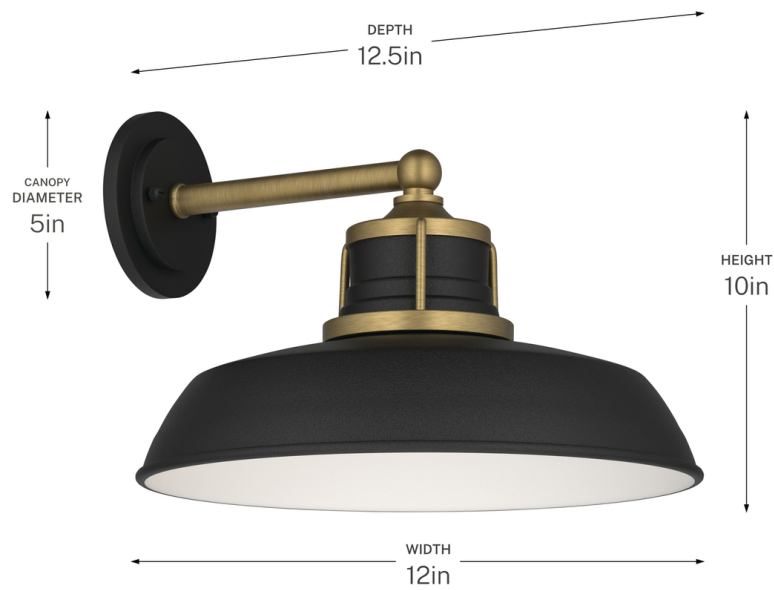

SPECIFICATIONS

Certifications/Qualifications

ADA Compliant	No
Prop65	Yes
DarkSky Approved	Yes
Location Rating	Wet
	kichler.com/warranty

Dimensions

Height	10"
Width	12"
Height From Center Of Wall Opening (Spec Sheet)	2.5"
Depth	12.5"
Weight	2.42 LBS
Canopy Height	5"
Canopy Width	5"
Canopy Depth	1"

Electrical

Input Voltage	120 V

Light Source

Light Source	Bulb
Lamp Included	Not Included
# Of Bulbs/LED Modules	1
Max Or Nominal Watt	60 W
Lamp Type	A19
Socket Type	E26 (Medium)
Dimmable	Yes

Mounting/Installation

Interior/Exterior	Exterior Product
Mounting Weight	2.42 LBS
Lead Wire Length	6
Wire Connectors	Wire Nuts

FIXTURE ATTRIBUTES

Housing/Glass

Primary Material	Aluminum

Outer Shade Details

Type	Shade
Location	Outer
Material	Metal
Material Description	Natural Brass
Shape	Dome
Height	7"
Diameter	12"

Product/Ordering Information

SKU	59205NBR
Finish	Natural Brass
UPC	783927091862

Finishes

- Natural Brass | Textured Black
- Textured Black