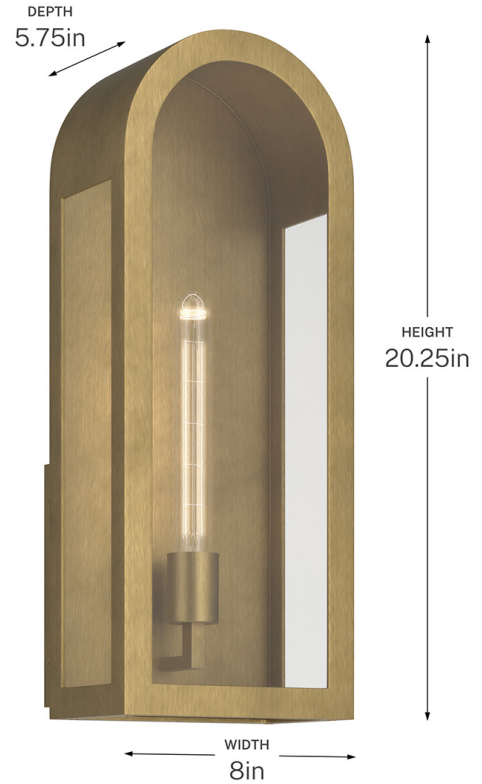

SPECIFICATIONS

Certifications/Qualifications

ADA Compliant	No
Prop65	Yes
DarkSky Approved	No
Location Rating	Wet
	kichler.com/warranty

Dimensions

Height	20.25"
Width	8"
Height From Center Of Wall Opening (Spec Sheet)	16"
Depth	5.75"
Weight	5.72 LBS
Canopy Height	7.5"
Canopy Width	7.5"
Canopy Depth	1"

Electrical

Input Voltage	120 V

Light Source

Light Source	Bulb
Lamp Included	Not Included
# Of Bulbs/LED Modules	1
Max Or Nominal Watt	100 W
Lamp Type	T10
Socket Type	E26 (Medium)
Dimmable	Yes

Mounting/Installation

Interior/Exterior	Exterior Product
Mounting Weight	5.72 LBS
Lead Wire Length	6
Wire Connectors	Wire Nuts

FIXTURE ATTRIBUTES

Housing/Glass

Primary Material	Aluminum

Outer Shade Details

Type	Shade
Location	Outer
Material	Glass
Material Description	Clear
Shape	Rectangle
Length	5"
Height	20"
Width	8"

Product/Ordering Information

SKU	59202NBR
Finish	Natural Brass
UPC	783927091763

Finishes

- Natural Brass
- Textured Black

ALSO IN THIS FAMILY