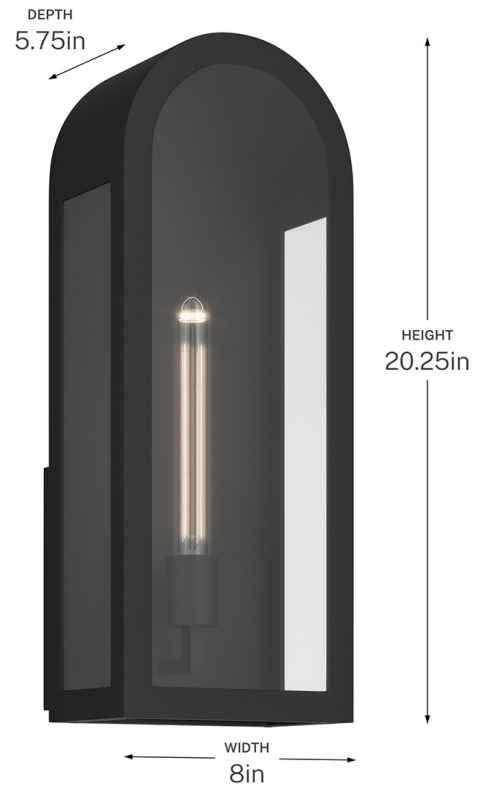

SPECIFICATIONS

Certifications/Qualifications	
ADA Compliant	No
Prop65	Yes
DarkSky Approved	No
Location Rating	Wet
	kichler.com/warranty

Dimensions	
Height	20.25"
Width	8"
Height From Center Of Wall Opening (Spec Sheet)	16"
Depth	5.75"
Weight	5.72 LBS
Canopy Height	7.5"
Canopy Width	7.5"
Canopy Depth	1"

Electrical	
Input Voltage	120 V

Light Source	
Light Source	Bulb
Lamp Included	Not Included
# Of Bulbs/LED Modules	1
Max Or Nominal Watt	100 W
Lamp Type	T10
Socket Type	E26 (Medium)
Dimmable	Yes

Mounting/Installation	
Interior/Exterior	Exterior Product
Mounting Weight	5.72 LBS
Lead Wire Length	6
Wire Connectors	Wire Nuts

FIXTURE ATTRIBUTES

Housing/Glass	
Primary Material	Aluminum

Outer Shade Details	
Type	Shade
Location	Outer
Material	Glass
Material Description	Clear
Shape	Rectangle
Length	5"
Height	20"
Width	8"

Product/Ordering Information	
SKU	59202BKT
Finish	Textured Black
UPC	783927091756

Finishes

- Natural Brass
- Textured Black

ALSO IN THIS FAMILY