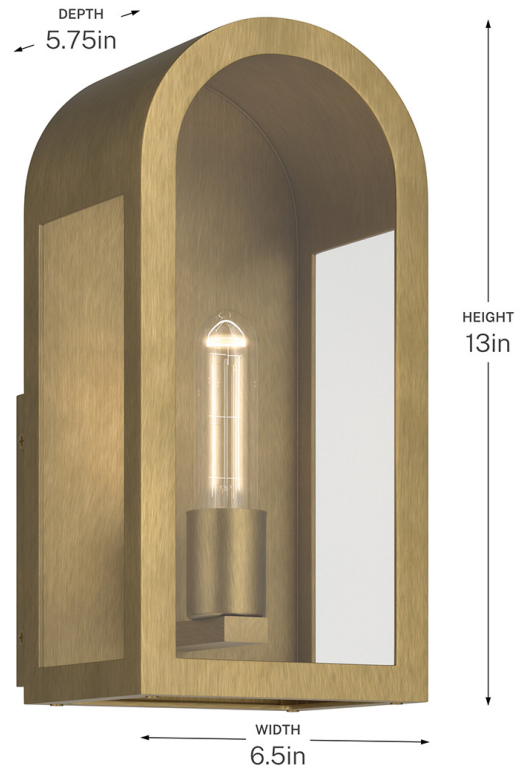

SPECIFICATIONS

Certifications/Qualifications

ADA Compliant	No
Prop65	Yes
DarkSky Approved	No
Location Rating	Wet
	kichler.com/warranty

Dimensions

Height	13"
Width	6.5"
Height From Center Of Wall Opening (Spec Sheet)	9.75"
Depth	5.75"
Weight	3.52 LBS
Canopy Height	6"
Canopy Width	6"
Canopy Depth	1"

Electrical

Input Voltage	120 V

Light Source

Light Source	Bulb
Lamp Included	Not Included
# Of Bulbs/LED Modules	1
Max Or Nominal Watt	100 W
Lamp Type	T10
Socket Type	E26 (Medium)
Dimmable	Yes

Mounting/Installation

Interior/Exterior	Exterior Product
Mounting Weight	3.52 LBS
Lead Wire Length	6
Wire Connectors	Wire Nuts

FIXTURE ATTRIBUTES

Housing/Glass

Primary Material	Aluminum

Outer Shade Details

Type	Shade
Location	Outer
Material	Glass
Material Description	Clear
Shape	Rectangle
Length	5"
Height	13"
Width	6.5"

Product/Ordering Information

SKU	59200NBR
Finish	Natural Brass
UPC	783927091749

Finishes

- Natural Brass
- Textured Black

ALSO IN THIS FAMILY