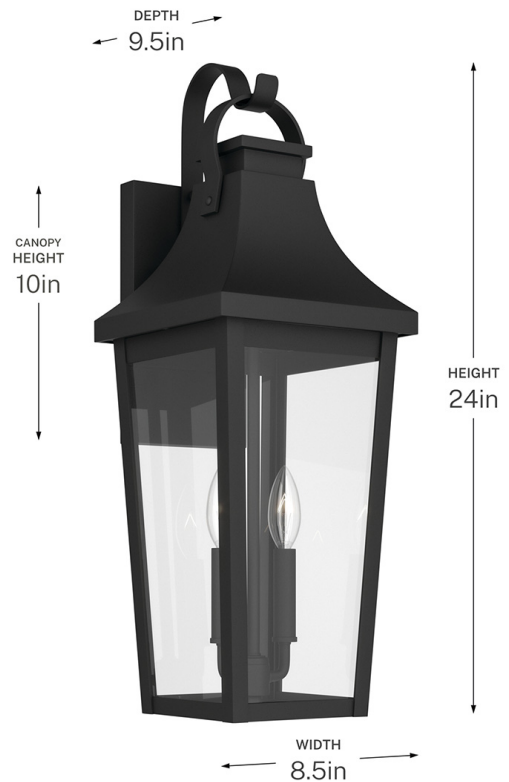

SPECIFICATIONS

Certifications/Qualifications

ADA Compliant	No
Prop65	Yes
DarkSky Approved	No
Location Rating	Wet
	kichler.com/warranty

Dimensions

Height	24"
Width	8.5"
Height From Center Of Wall Opening (Spec Sheet)	6.5"
Depth	9.5"
Weight	5.5 LBS
Canopy Height	10"
Canopy Width	5.25"
Canopy Depth	1"

Electrical

Input Voltage	120 V

Light Source

Light Source	Bulb
Lamp Included	Not Included
# Of Bulbs/LED Modules	2
Max Or Nominal Watt	60 W
Lamp Type	B10
Socket Type	E12 (Candelabra)
Dimmable	Yes

Mounting/Installation

Interior/Exterior	Exterior Product
Mounting Weight	5.5 LBS
Lead Wire Length	6
Wire Connectors	Wire Nuts

FIXTURE ATTRIBUTES

Housing/Glass

Primary Material	Aluminum

Outer Shade Details

Type	Shade
Location	Outer
Material	Glass
Material Description	Clear
Shape	Rectangle
Length	7.5"
Height	13.75"
Width	7.5"

Product/Ordering Information

SKU	59195BKT
Finish	Textured Black
UPC	783927091527

Finishes

- Olde Bronze
- Textured Black

ALSO IN THIS FAMILY