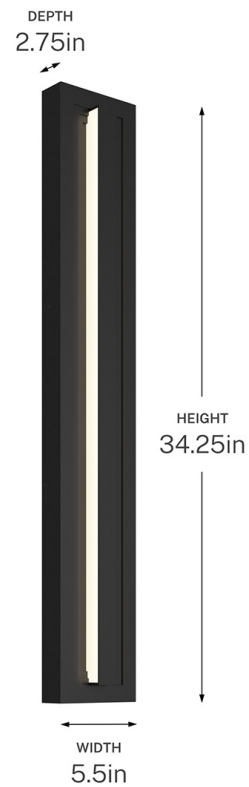

SPECIFICATIONS

Certifications/Qualifications

ADA Compliant	Yes
Prop65	Yes
Location Rating	Wet
	kichler.com/warranty

Dimensions

Height	34.25"
Width	5.5"
Height From Center Of Wall Opening (Spec Sheet)	22"
Depth	2.75"
Weight	7.5 LBS
Canopy Height	34.25"
Canopy Width	5.5"
Canopy Depth	1.75"

Electrical

Input Voltage	120 V
Supply Wire (Degrees)	75

Light Source

Light Source	Integrated LED
Lamp Included	Integrated
# Of Bulbs/LED Modules	1
Max Or Nominal Watt	52 W
Lamp Type	Integrated
Socket Type	Integrated LED
Dimmable	Yes

Photometrics

Color Temperature Range	3000K
Color Rendering Index (CRI)	92
Delivered Lumens	900 L
Delivered Efficacy (Lumens/Watt)	17.3

Mounting/Installation

Interior/Exterior	Exterior Product
Mounting Weight	7.5 LBS
Lead Wire Length	6

FIXTURE ATTRIBUTES

Housing/Glass

Primary Material	Aluminum

Outer Details

Location	Outer
Material	Aluminum

Product/Ordering Information

SKU	59171BKLED
Finish	Black
UPC	783927090452

Finishes

ALSO IN THIS FAMILY