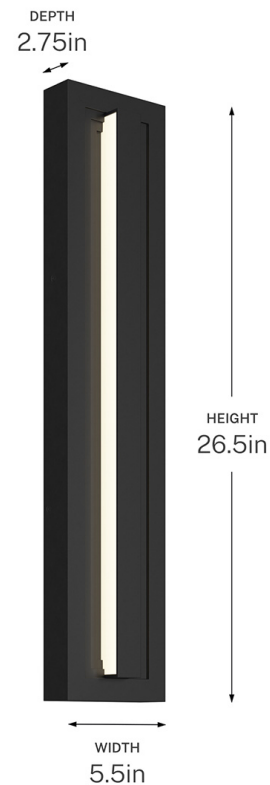

SPECIFICATIONS

Certifications/Qualifications

ADA Compliant	Yes
Prop65	Yes
Location Rating	Wet
	kichler.com/warranty

Dimensions

Height	26.5"
Width	5.5"
Height From Center Of Wall Opening (Spec Sheet)	18"
Depth	2.75"
Weight	6.28 LBS
Canopy Height	26.5"
Canopy Width	5.5"
Canopy Depth	1.75"

Electrical

Input Voltage	120 V
Supply Wire (Degrees)	75

Light Source

Light Source	Integrated LED
Lamp Included	Integrated
# Of Bulbs/LED Modules	1
Max Or Nominal Watt	46 W
Lamp Type	Integrated
Socket Type	Integrated LED
Dimmable	Yes

Photometrics

Color Temperature Range	3000K
Color Rendering Index (CRI)	92
Delivered Lumens	800 L
Delivered Efficacy (Lumens/Watt)	17.3

Mounting/Installation

Interior/Exterior	Exterior Product
Mounting Weight	6.28 LBS
Lead Wire Length	6

FIXTURE ATTRIBUTES

Housing/Glass

Primary Material	Aluminum

Outer Details

Location	Outer
Material	Aluminum

Product/Ordering Information

Sku	59170BKLED
Finish	Black
UPC	783927090445

Finishes

Black

ALSO IN THIS FAMILY