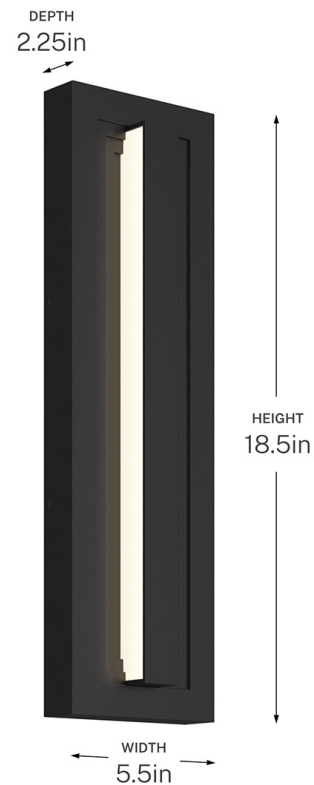

SPECIFICATIONS

Certifications/Qualifications

ADA Compliant	Yes
Prop65	Yes
Location Rating	Wet
	kichler.com/warranty

Dimensions

Height	18.5"
Width	5.5"
Height From Center Of Wall Opening (Spec Sheet)	9.25"
Depth	2.25"
Weight	3.87 LBS
Canopy Height	18.5"
Canopy Width	5.5"
Canopy Depth	1.5"

Electrical

Input Voltage	120 V
Supply Wire (Degrees)	75

Light Source

Light Source	Integrated LED
Lamp Included	Integrated
# Of Bulbs/LED Modules	1
Max Or Nominal Watt	28 W
Lamp Type	Integrated
Socket Type	Integrated LED
Dimmable	Yes

Photometrics

Color Temperature Range	3000K
Color Rendering Index (CRI)	92
Delivered Lumens	510 L
Delivered Efficacy (Lumens/Watt)	18.2

Mounting/Installation

Interior/Exterior	Exterior Product
Mounting Weight	3.87 LBS
Lead Wire Length	6

FIXTURE ATTRIBUTES

Housing/Glass

Primary Material	Aluminum

Outer Details

Location	Outer
Material	Aluminum

Product/Ordering Information

Sku	59169BKLED
Finish	Black
UPC	783927090438

Finishes

ALSO IN THIS FAMILY