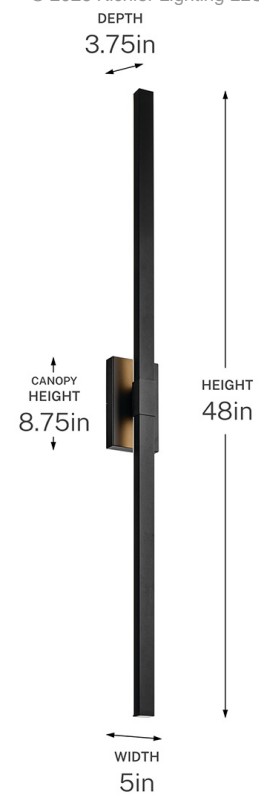

SPECIFICATIONS

Certifications/Qualifications

ADA Compliant	No
Prop65	Yes
Location Rating	Wet
	kichler.com/warranty

Dimensions

Height	48"
Width	5"
Height From Center Of Wall Opening (Spec Sheet)	24"
Depth	3.75"
Weight	4.57 LBS
Canopy Height	8.75"
Canopy Width	5"
Canopy Depth	1.5"

Electrical

Input Voltage	120 V

Light Source

Light Source	Integrated LED
Lamp Included	Integrated
# Of Bulbs/LED Modules	1
Max Or Nominal Watt	60 W
Max Wattage/Range	60
Lamp Type	Integrated
Socket Type	Integrated LED
Dimmable	Yes

Photometrics

Color Temperature Range	3000K
Color Rendering Index (CRI)	92
Delivered Lumens	3118 L
Delivered Efficacy (Lumens/Watt)	56
Rated Life	40000 hours

Mounting/Installation

Interior/Exterior	Exterior Product
Mounting Weight	4.57 LBS
Lead Wire Length	6
Wire Connectors	Wire Nuts

FIXTURE ATTRIBUTES

Housing/Glass

Primary Material	Aluminum
Diffuser Description	Frosted Acrylic
Shade Description	Acrylic Rectangle Shade

Product/Ordering Information

SKU	59149BKTLED
Finish	Textured Black
UPC	783927075749

Finishes

ALSO IN THIS FAMILY